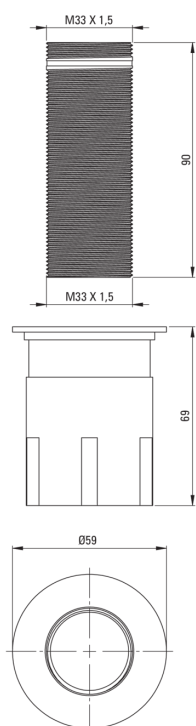

Mounting sleeve, for washbasin taps

Product code: XDCSSMUW1

EAN: 5908212046302

Warranty [years]: 2

Features:

- Only the best materials, the quality of which has been confirmed by laboratory tests
- The mixer is manufactured in Poland, with the utmost care for product quality.