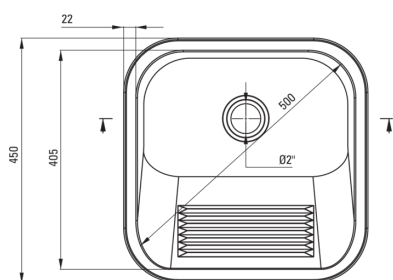

## Sink

|                             |                              |
|-----------------------------|------------------------------|
| Finish                      | satin                        |
| Surface type                | satin, brushed               |
| Material                    | steel 304                    |
| Installation method         | hanging/ wall-mounted, inset |
| Number of bowls             | 1                            |
| Minimum cabinet width [mm]  | 450                          |
| Width [mm]                  | 450                          |
| Length [mm]                 | 450                          |
| Height [mm]                 | 200                          |
| Bowl depth [mm]             | 200                          |
| Cut-out length [mm]         | 430                          |
| Cut-out width [mm]          | 430                          |
| Steel thickness [mm]        | 0.8                          |
| Equipped with accessories   | Yes                          |
| Drain diameter              | 2"                           |
| Number of pre-drilled holes | 0                            |
| Additional features         | mounting brackets included   |