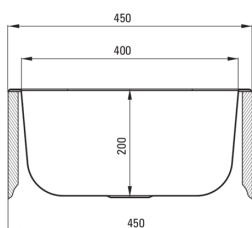

## Sink

|                             |                              |
|-----------------------------|------------------------------|
| Finish                      | satin                        |
| Surface type                | satin, brushed               |
| Material                    | steel 304                    |
| Installation method         | hanging/ wall-mounted, inset |
| Number of bowls             | 1                            |
| Minimum cabinet width [mm]  | 450                          |
| Width [mm]                  | 450                          |
| Length [mm]                 | 450                          |
| Height [mm]                 | 200                          |
| Bowl depth [mm]             | 200                          |
| Cut-out length [mm]         | 430                          |
| Cut-out width [mm]          | 430                          |
| Steel thickness [mm]        | 0.8                          |
| Equipped with accessories   | Yes                          |
| Drain diameter              | 2"                           |
| Number of pre-drilled holes | 0                            |
| Additional features         | mounting brackets included   |