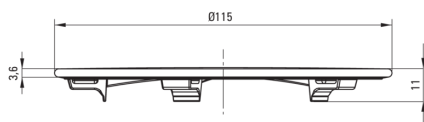

Drain cover plate, for sink

Product code: ZXY_099M

EAN: 5907650831228

Color: brushed steel

Warranty [years]: 2

Kitchen accessories

Material	steel 304, PP
----------	---------------

Height [mm]	11
-------------	----

Width [mm]	115
------------	-----

Depth [mm]	115
------------	-----

Features:

- Drain cover
- Only the best materials, the quality of which has been confirmed by laboratory tests
- Cleaning agent for fixtures in all colors available