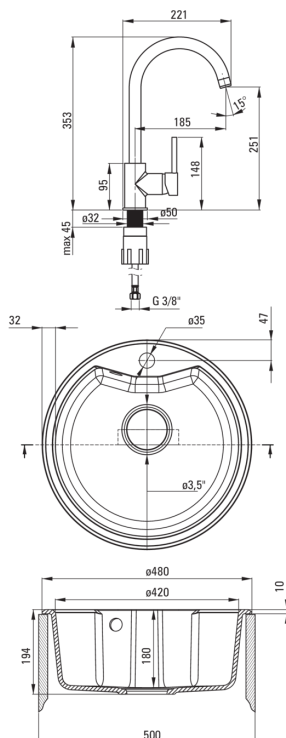

SOLIS

Granite sink with tap, 1-bowl

Product code: ZRSBS803

EAN: 5908212074916

Color: metallic grey

Warranty [years]: 18

Sink

Finish	metallic grey
Surface type	matte
Material	granite
Installation method	inset
Number of bowls	1
Minimum cabinet width [mm]	500
Height [mm]	194
Diameter [mm]	480
Bowl depth [mm]	180
Cut-out diameter [mm]	460
Equipped with accessories	Yes
Number of holes	1
Number of pre-drilled holes	0
Antibacterial	Yes
Hydrophobicity	Yes

Waste kit

Finish	steel
Plug type	manual
Low siphon/ space saver	Yes
Possibility to connect a dishwasher/ washing machine	Yes

Mixer

Finish	grey
Mixer type	single-handle, mixer
Installation method	standing
Flow class [l/min]	Z - 4-9 l/min
Acoustic group [db]	I (x ≤ 20)

Mixer cartridge

Ceramic cartridge size	35 mm
------------------------	-------

Spouts

Spout type	swivel
Mixer spout range [mm]	185

Aerators

Aerator type	honeycomb
Aerator size	M22

Connecting hoses

Length [mm]	450
Installation thread	3/8"
Connection thread	M10