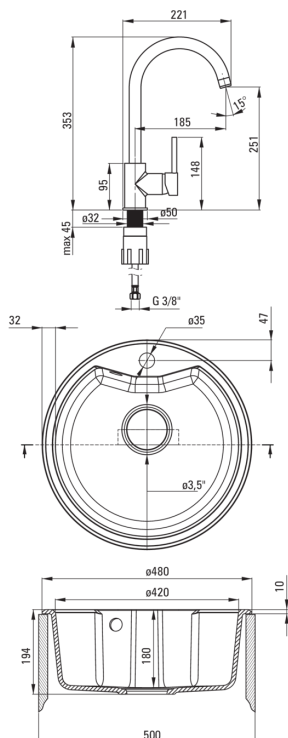

SOLIS

Granite sink with tap, 1-bowl

Product code: ZRSBS803

EAN: 5908212074916

Color: metallic grey

Warranty [years]: 18

Sink

Finish	metallic grey
Surface type	matte
Material	granite
Installation method	inset
Number of bowls	1
Minimum cabinet width [mm]	500
Height [mm]	194
Diameter [mm]	480
Bowl depth [mm]	180
Cut-out diameter [mm]	460
Equipped with accessories	Yes
Number of holes	1
Number of pre-drilled holes	0
Antibacterial	Yes
Hydrophobicity	Yes

Sink waste kit

Finish	steel
Plug type	manual
Low siphon/ space saver	Yes
Possibility to connect a dishwasher/ washing machine	Yes

Mixer

Finish	grey
Mixer type	single-handle, mixer
Installation method	standing
Flow class [l/min]	Z - 4-9 l/min
Acoustic group [db]	I (x ≤ 20)

Mixer cartridge

Ceramic cartridge size	35 mm
------------------------	-------

Spout

Spout type	swivel
Mixer spout range [mm]	185

Aerator

Aerator type	honeycomb
Aerator size	M22

Connecting hose

Length [mm]	450
Installation thread	3/8"
Connection thread	M10