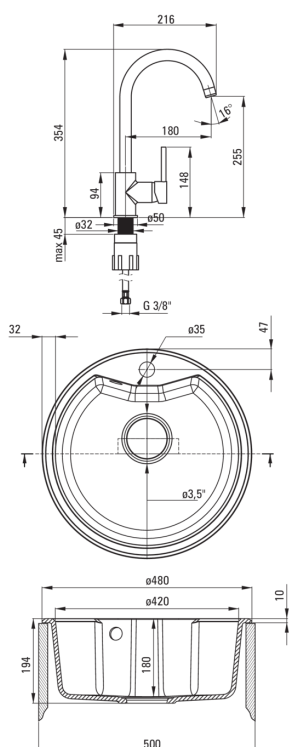

SOLIS

Granite sink with tap, 1-bowl

Product code: ZRSB7803

EAN: 5908212058671

Color: sand

Warranty [years]: 18

Sink

Finish	sand
Surface type	matte
Material	granite
Installation method	inset
Number of bowls	1
Minimum cabinet width [mm]	500
Height [mm]	194
Diameter [mm]	480
Bowl depth [mm]	180
Cut-out diameter [mm]	460
Equipped with accessories	Yes
Number of holes	1
Number of pre-drilled holes	0
Hydrophobicity	Yes

Sink waste kit

Finish	steel
Plug type	manual
Low siphon/ space saver	Yes
Possibility to connect a dishwasher/ washing machine	Yes

Mixer

Finish	sand
Mixer type	single-handle, mixer
Installation method	standing
Flow class [l/min]	Z - 4-9 l/min
Acoustic group [db]	I (x ≤ 20)

Mixer cartridge

Ceramic cartridge size	35 mm
------------------------	-------

Spout

Spout type	swivel
Mixer spout range [mm]	180

Aerator

Aerator type	honeycomb
Aerator size	M22

Connecting hose

Length [mm]	450
Installation thread	3/8"
Connection thread	M10