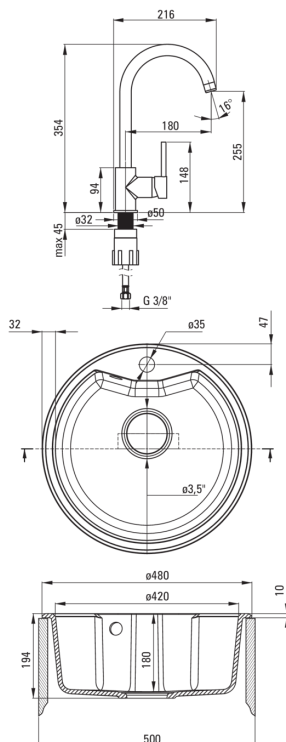

### Sink

Finish	graphite
Surface type	matte
Material	granite
Installation method	inset
Number of bowls	1
Minimum cabinet width [mm]	500
Height [mm]	194
Diameter [mm]	480
Bowl depth [mm]	180
Cut-out diameter [mm]	460
Equipped with accessories	Yes
Number of holes	1
Number of pre-drilled holes	0
Hydrophobicity	Yes

### Mixer cartridge

Ceramic cartridge size	35 mm
------------------------	-------

### Spout

Spout type	swivel
Mixer spout range [mm]	180

### Connecting hose

Length [mm]	450
Installation thread	3/8"
Connection thread	M10