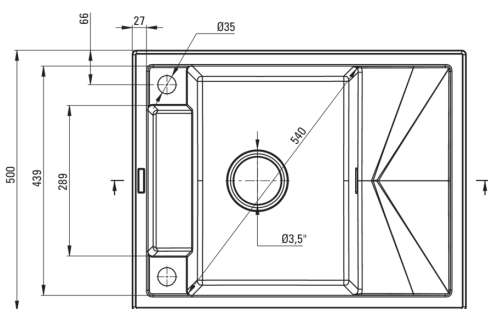

### Sink

|                            |                     |
|----------------------------|---------------------|
| Finish                     | anthracite metallic |
| Surface type               | matte               |
| Material                   | granite             |
| Installation method        | inset               |
| Number of bowls            | 1                   |
| Minimum cabinet width [mm] | 500                 |
| Width [mm]                 | 500                 |
| Length [mm]                | 640                 |
| Height [mm]                | 219                 |
| Bowl depth [mm]            | 205                 |
| Cut-out length [mm]        | 620                 |
| Cut-out width [mm]         | 480                 |
| Reversible                 | Yes                 |
| Equipped with accessories  | Yes                 |
| Number of holes            | 2                   |