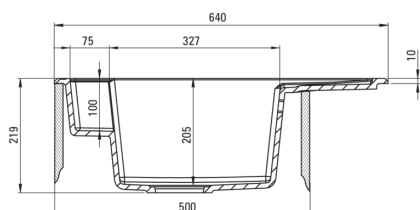

### Sink

|                            |                     |
|----------------------------|---------------------|
| Finish                     | anthracite metallic |
| Surface type               | matte               |
| Material                   | granite             |
| Installation method        | inset               |
| Number of bowls            | 1                   |
| Minimum cabinet width [mm] | 500                 |
| Width [mm]                 | 500                 |
| Length [mm]                | 640                 |
| Height [mm]                | 219                 |
| Bowl depth [mm]            | 205                 |
| Cut-out length [mm]        | 620                 |
| Cut-out width [mm]         | 480                 |
| Reversible                 | Yes                 |
| Equipped with accessories  | Yes                 |
| Number of holes            | 2                   |