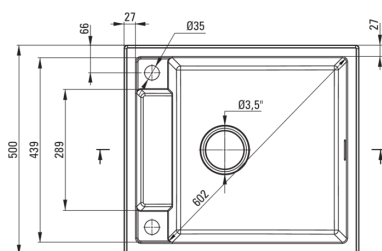

### Sink

Finish	metallic grey
Surface type	matte
Material	granite
Installation method	inset
Number of bowls	1
Minimum cabinet width [mm]	600
Width [mm]	500
Length [mm]	560
Height [mm]	219
Bowl depth [mm]	205
Cut-out length [mm]	540
Cut-out width [mm]	480
Reversible	Yes
Equipped with accessories	Yes
Number of holes	2