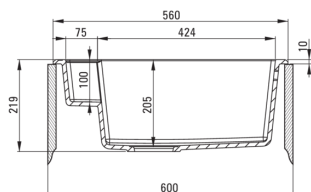

### Sink

Finish	metallic grey
Surface type	matte
Material	granite
Installation method	inset
Number of bowls	1
Minimum cabinet width [mm]	600
Width [mm]	500
Length [mm]	560
Height [mm]	219
Bowl depth [mm]	205
Cut-out length [mm]	540
Cut-out width [mm]	480
Reversible	Yes
Equipped with accessories	Yes
Number of holes	2