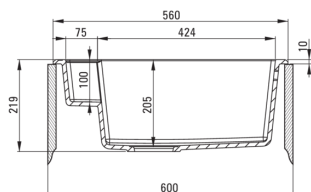

MAGNETIC

Magnetic granite sink, 1-bowl

Product code: ZRM_S103

EAN: 5908212095027

Color: metallic grey

Warranty [years]: 18

Sink

Finish	metallic grey
Surface type	matte
Material	granite
Installation method	inset
Number of bowls	1
Minimum cabinet width [mm]	600
Width [mm]	500
Length [mm]	560
Height [mm]	219
Bowl depth [mm]	205
Cut-out length [mm]	540
Cut-out width [mm]	480
Reversible	Yes
Equipped with accessories	Yes
Number of holes	2

Sink waste kit

Finish	steel
Plug type	automatic, with a button
Low siphon/ space saver	Yes
Possibility to connect a dishwasher/ washing machine	Yes

Features:

- Properties of Deante granite: resistance to impact, high temperature, discoloration, thermal shock
- The sink is equipped with fittings with a connection to the dishwasher
- Hydrophobic properties repel water molecules
- The finish enriched with silver ions adds antiseptic properties
- The exceptionally spacious and deep bowl will even accommodate trays taken out of the oven
- Magnets embedded in the mass of the sink
- A steel mask is included
- Possibility to buy accessories that perfectly match this model
- Longest, 18 years warranty
- Possibility to buy a cloth rail that fits perfectly with this model
- Possibility to buy a sponge hook that fits perfectly with this model.
- Space-saving siphon which facilitates e.g. sorting waste
- Dedicated cleaning agent, safe for cleaned surfaces
- Automatic plug activated with a CLICK button