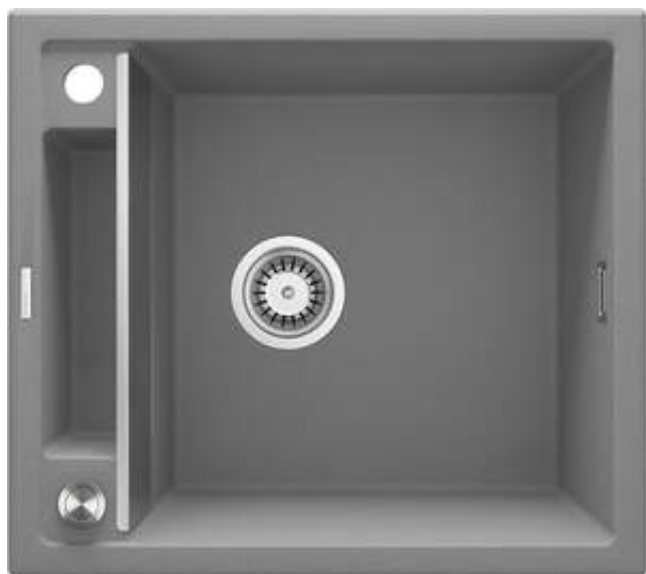

## Magnetic granite sink, 1-bowl

Product code: ZRM\_S103

EAN: 5908212095027

Color: metallic grey

Warranty [years]: 18

### Sink

Finish	metallic grey
Surface type	matte
Material	granite
Installation method	inset
Number of bowls	1
Minimum cabinet width [mm]	600
Width [mm]	500
Length [mm]	560
Height [mm]	219
Bowl depth [mm]	205
Cut-out length [mm]	540
Cut-out width [mm]	480
Reversible	Yes
Equipped with accessories	Yes
Number of holes	2

### Sink waste kit

Finish	steel
Plug type	automatic, with a button
Low siphon/ space saver	Yes
Possibility to connect a dishwasher/ washing machine	Yes

### Features:

- Properties of Deante granite: resistance to impact, high temperature, discoloration, thermal shock
- The sink is equipped with fittings with a connection to the dishwasher
- Hydrophobic properties repel water molecules
- The finish enriched with silver ions adds antiseptic properties
- The exceptionally spacious and deep bowl will even accommodate trays taken out of the oven
- Magnets embedded in the mass of the sink
- A steel mask is included
- Possibility to buy accessories that perfectly match this model
- Longest, 18 years warranty
- Possibility to buy a cloth rail that fits perfectly with this model
- Possibility to buy a sponge hook that fits perfectly with this model.
- Space-saving siphon which facilitates e.g. sorting waste
- Dedicated cleaning agent, safe for cleaned surfaces
- Automatic plug activated with a CLICK button