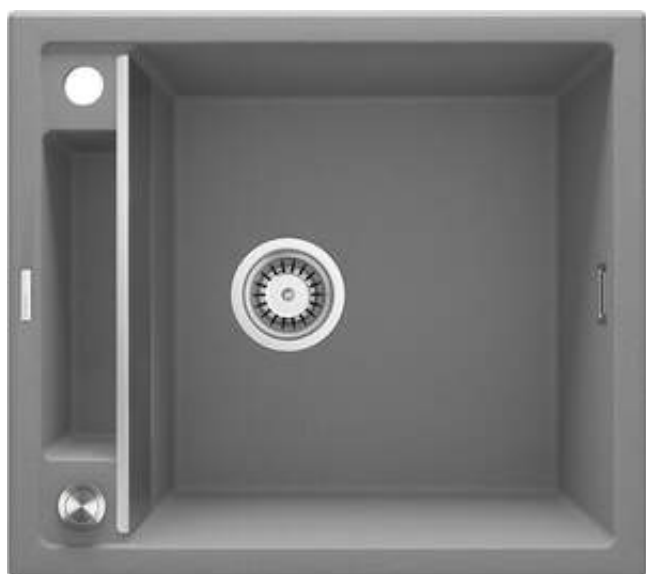

MAGNETIC

Magnetic granite sink, 1-bowl

Product code: ZRM_S103

EAN: 5908212095027

Color: metallic grey

Warranty [years]: 18

Sink

Finish	metallic grey
Surface type	matte
Material	granite
Installation method	inset
Number of bowls	1
Minimum cabinet width [mm]	600
Width [mm]	500
Length [mm]	560
Height [mm]	219
Bowl depth [mm]	205
Cut-out length [mm]	540
Cut-out width [mm]	480
Reversible	Yes
Equipped with accessories	Yes
Number of holes	2

Sink waste kit

Finish	steel
Plug type	automatic, with a button
Low siphon/ space saver	Yes
Possibility to connect a dishwasher/ washing machine	Yes

Features:

- Properties of Deante granite: resistance to impact, high temperature, discoloration, thermal shock
- The sink is equipped with fittings with a connection to the dishwasher
- Hydrophobic properties repel water molecules
- The finish enriched with silver ions adds antiseptic properties
- The exceptionally spacious and deep bowl will even accommodate trays taken out of the oven
- Magnets embedded in the mass of the sink
- A steel mask is included
- Possibility to buy accessories that perfectly match this model
- Longest, 18 years warranty
- Possibility to buy a cloth rail that fits perfectly with this model
- Possibility to buy a sponge hook that fits perfectly with this model.
- Space-saving siphon which facilitates e.g. sorting waste
- Dedicated cleaning agent, safe for cleaned surfaces
- Automatic plug activated with a CLICK button