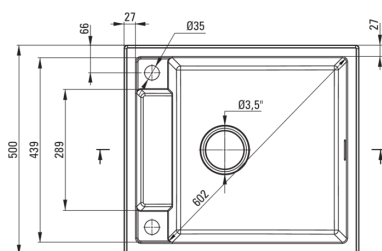

MAGNETIC

Magnetic granite sink, 1-bowl

Product code: ZRM_S103

EAN: 5908212095027

Color: metallic grey

Warranty [years]: 18

Sink

Finish	metallic grey
Surface type	matte
Material	granite
Installation method	inset
Number of bowls	1
Minimum cabinet width [mm]	600
Width [mm]	500
Length [mm]	560
Height [mm]	219
Bowl depth [mm]	205
Cut-out length [mm]	540
Cut-out width [mm]	480
Reversible	Yes
Equipped with accessories	Yes
Number of holes	2

Sink waste kit

Finish	steel
Plug type	automatic, with a button
Low siphon/ space saver	Yes
Possibility to connect a dishwasher/ washing machine	Yes

Features:

- Properties of Deante granite: resistance to impact, high temperature, discoloration, thermal shock
- The sink is equipped with fittings with a connection to the dishwasher
- Hydrophobic properties repel water molecules
- The finish enriched with silver ions adds antiseptic properties
- The exceptionally spacious and deep bowl will even accommodate trays taken out of the oven
- Magnets embedded in the mass of the sink
- A steel mask is included
- Possibility to buy accessories that perfectly match this model
- Longest, 18 years warranty
- Possibility to buy a cloth rail that fits perfectly with this model
- Possibility to buy a sponge hook that fits perfectly with this model.
- Space-saving siphon which facilitates e.g. sorting waste
- Dedicated cleaning agent, safe for cleaned surfaces
- Automatic plug activated with a CLICK button