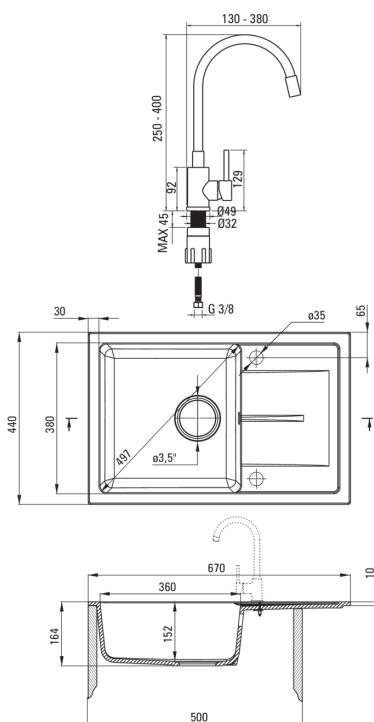

LEDA

Granite sink with tap, with elastic spout

 deante

Product code: ZRDP2113

EAN: 5907650879183

Color: graphite

Warranty [years]: 18

Sink

Finish	graphite
Surface type	matte
Material	granite
Installation method	inset
Number of bowls	1
Minimum cabinet width [mm]	500
Width [mm]	440
Length [mm]	670
Height [mm]	164
Bowl depth [mm]	152
Cut-out length [mm]	650
Cut-out width [mm]	420
Reversible	Yes
Equipped with accessories	Yes
Number of holes	2
Number of pre-drilled holes	0
Hydrophobicity	Yes

Sink waste kit

Finish	steel
Plug type	manual
Low siphon/ space saver	Yes
Possibility to connect a dishwasher/ washing machine	Yes

Mixer

Finish	nero
Mixer type	single-handle, mixer
Installation method	standing
Acoustic group [db]	I (x ≤ 20)

Mixer cartridge

Ceramic cartridge size	35 mm
------------------------	-------

Spout

Spout type	elastic
Mixer spout range [mm]	380

Aerator

Aerator type	honeycomb
Aerator size	M22

Connecting hose

Length [mm]	350
Installation thread	3/8"
Connection thread	M10