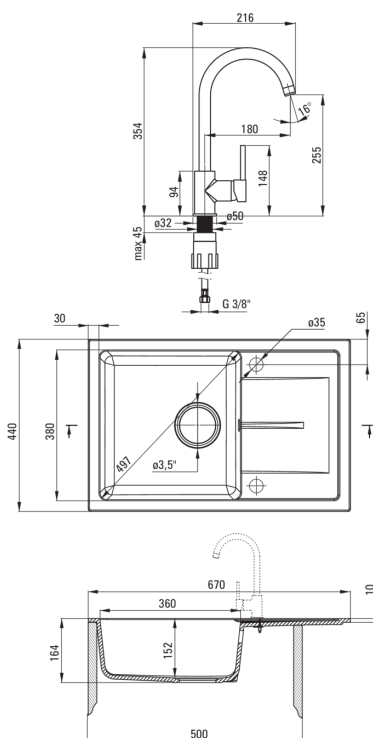

### Sink

Finish	sand
Surface type	matte
Material	granite
Installation method	inset
Number of bowls	1
Minimum cabinet width [mm]	500
Width [mm]	440
Length [mm]	670
Height [mm]	164
Bowl depth [mm]	152
Cut-out length [mm]	650
Cut-out width [mm]	422
Reversible	Yes
Equipped with accessories	Yes
Number of holes	2
Number of pre-drilled holes	0
Hydrophobicity	Yes

### Mixer cartridge

Ceramic cartridge size	35 mm
------------------------	-------

### Spout

Spout type	swivel
Mixer spout range [mm]	180

### Connecting hose

Length [mm]	450
Installation thread	3/8"
Connection thread	M10