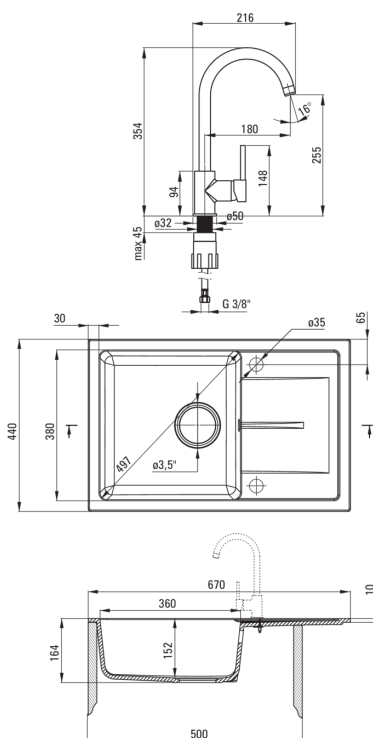

LEDA

Granite sink with tap, 1-bowl with drainer

 deante

Product code: ZRDA2113

EAN: 5908212084687

Color: graphite

Warranty [years]: 18

Sink

Finish	graphite
Surface type	matte
Material	granite
Installation method	inset
Number of bowls	1
Minimum cabinet width [mm]	500
Width [mm]	440
Length [mm]	670
Height [mm]	164
Bowl depth [mm]	152
Cut-out length [mm]	650
Cut-out width [mm]	420
Reversible	Yes
Equipped with accessories	Yes
Number of holes	2
Number of pre-drilled holes	0
Hydrophobicity	Yes

Sink waste kit

Finish	steel
Plug type	manual
Low siphon/ space saver	Yes
Possibility to connect a dishwasher/ washing machine	Yes

Mixer

Finish	graphite, chrome
Mixer type	mixer, single-handle
Installation method	standing
Flow class [l/min]	Z - 4-9 l/min
Acoustic group [db]	I (x ≤ 20)

Mixer cartridge

Ceramic cartridge size	35 mm
------------------------	-------

Spout

Spout type	swivel
Mixer spout range [mm]	180

Aerator

Aerator type	honeycomb
Aerator size	M22

Connecting hose

Length [mm]	450
Installation thread	3/8"
Connection thread	M10