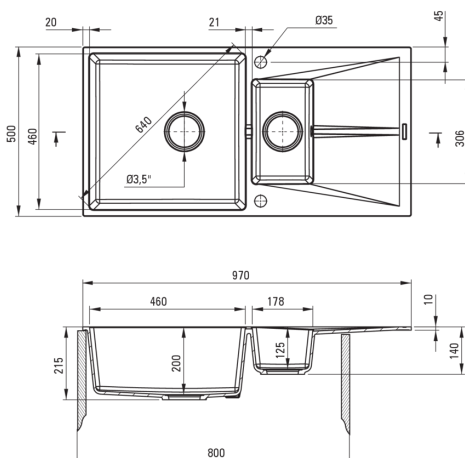

### Sink

Finish	metallic grey
Surface type	matte
Material	granite
Installation method	inset, flush
Minimum cabinet width [mm]	800
Width [mm]	500
Length [mm]	970
Height [mm]	215
Cut-out length [mm]	950
Cut-out width [mm]	480
Reversible	Yes
Equipped with accessories	Yes
Number of holes	2
Number of pre-drilled holes	2