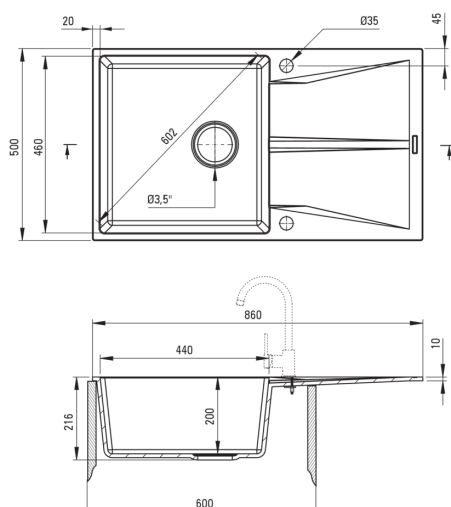

### Sink

Finish	metallic grey
Surface type	matte
Material	granite
Installation method	inset, flush
Number of bowls	1
Minimum cabinet width [mm]	600
Width [mm]	500
Length [mm]	860
Height [mm]	216
Cut-out length [mm]	840
Cut-out width [mm]	480
Reversible	Yes
Equipped with accessories	Yes
Number of holes	2
Number of pre-drilled holes	2