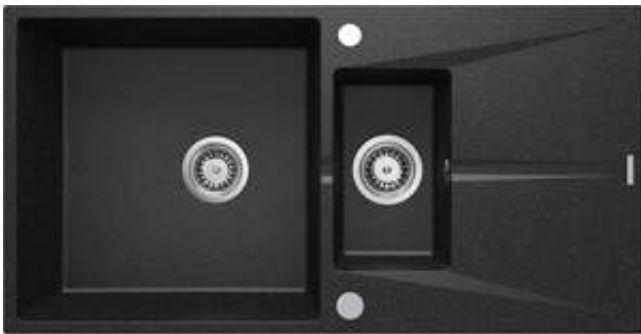

CORIO

Granite sink, 1.5-bowl with drainer

Product code: ZRC_2513

EAN: 5907650865735

Color: graphite

Warranty [years]: 18

Sink

Finish	graphite
Surface type	matte
Material	granite
Installation method	inset, flush
Minimum cabinet width [mm]	800
Width [mm]	500
Length [mm]	970
Height [mm]	215
Cut-out length [mm]	950
Cut-out width [mm]	480
Reversible	Yes
Equipped with accessories	Yes
Number of holes	2
Number of pre-drilled holes	2

Sink waste kit

Finish	steel
Plug type	automatic
Low siphon/ space saver	Yes
Possibility to connect a dishwasher/ washing machine	Yes

Features:

- The finish enriched with silver ions adds antiseptic properties
- Properties of Deante granite: resistance to impact, high temperature, discoloration, thermal shock
- Hydrophobic properties repel water molecules
- Longest, 18 years warranty
- Accessories with automatic shut-off of the drain
- Space-saving siphon which facilitates e.g. sorting waste
- Dedicated cleaning agent, safe for cleaned surfaces
- Reversible sink - possibility to install the bowl on the left or the right side