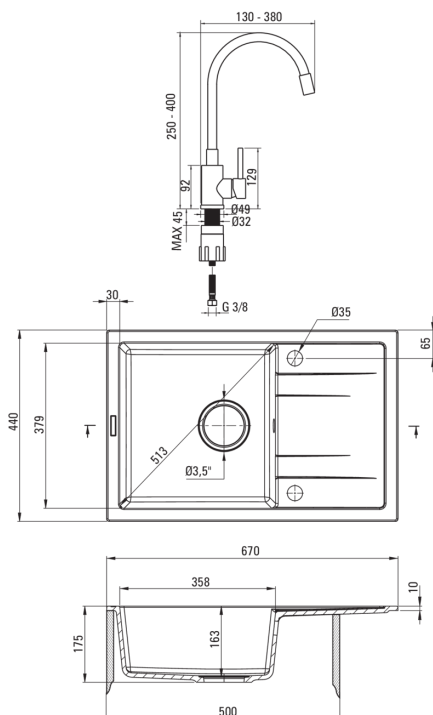

CORIO

Granite sink with tap, 1-bowl with drainer

deante

Product code: ZRCPS113

EAN: 5907650884347

Color: metallic grey

Warranty [years]: 18

Sink

Finish	metallic grey
Surface type	matte
Material	granite
Installation method	inset
Number of bowls	1
Minimum cabinet width [mm]	500
Width [mm]	440
Length [mm]	670
Height [mm]	175
Bowl depth [mm]	163
Cut-out length [mm]	650
Cut-out width [mm]	420
Reversible	Yes
Equipped with accessories	Yes
Number of holes	2
Number of pre-drilled holes	0
Antibacterial	Yes
Hydrophobicity	Yes

Sink waste kit

Finish	steel
Plug type	manual
Low siphon/ space saver	Yes
Possibility to connect a dishwasher/ washing machine	Yes

Mixer

Finish	grey, steel
Mixer type	single-handle, mixer
Installation method	standing
Acoustic group [db]	I (x ≤ 20)

Mixer cartridge

Ceramic cartridge size	35 mm

Spout

Spout type	elastic

Aerator

Aerator type	honeycomb
Aerator size	M22

Connecting hose

Length [mm]	350
Installation thread	3/8"
Connection thread	M10