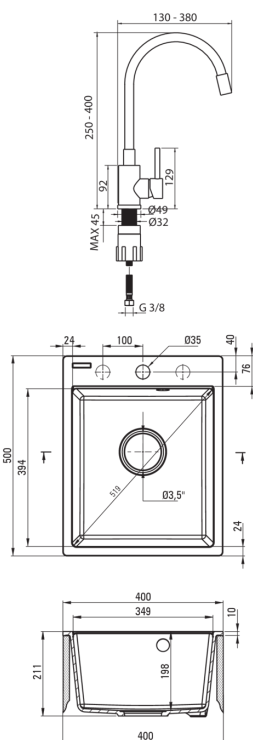

CORIO

Granite sink with tap, 1-bowl

Product code: ZRCPS103

EAN: 5907650886457

Color: metallic grey

Warranty [years]: 18

Sink

Finish	metallic grey
Surface type	matte
Material	granite
Installation method	inset
Number of bowls	1
Minimum cabinet width [mm]	400
Width [mm]	500
Length [mm]	400
Height [mm]	211
Bowl depth [mm]	198
Cut-out length [mm]	380
Cut-out width [mm]	480
Equipped with accessories	Yes
Number of holes	1
Number of pre-drilled holes	2
Antibacterial	Yes
Hydrophobicity	Yes

Sink waste kit

Finish	steel
Plug type	manual
Low siphon/ space saver	Yes
Possibility to connect a dishwasher/ washing machine	Yes

Mixer

Finish	grey, steel
Mixer type	single-handle, mixer
Installation method	standing
Acoustic group [db]	I (x ≤ 20)

Mixer cartridge

Ceramic cartridge size	35 mm
------------------------	-------

Spout

Spout type	elastic
------------	---------

Aerator

Aerator type	honeycomb
Aerator size	M22

Connecting hose

Length [mm]	350
Installation thread	3/8"
Connection thread	M10