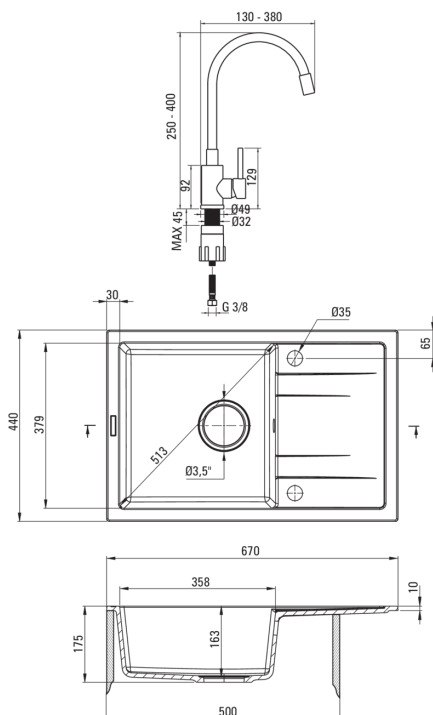

CORIO

Granite sink with tap, 1-bowl with drainer

deante

Product code: ZRCPG113

EAN: 5907650884361

Color: metallic graphite

Warranty [years]: 18

Sink

Finish	metallic graphite
Surface type	matte
Material	granite
Installation method	inset
Number of bowls	1
Minimum cabinet width [mm]	500
Width [mm]	440
Length [mm]	670
Height [mm]	175
Bowl depth [mm]	163
Cut-out length [mm]	650
Cut-out width [mm]	420
Reversible	Yes
Equipped with accessories	Yes
Number of holes	2
Number of pre-drilled holes	0
Antibacterial	Yes
Hydrophobicity	Yes

Sink waste kit

Finish	nero
Plug type	manual
Low siphon/ space saver	Yes
Possibility to connect a dishwasher/ washing machine	Yes

Mixer

Finish	nero
Mixer type	single-handle, mixer
Installation method	standing
Acoustic group [db]	I (x ≤ 20)

Mixer cartridge

Ceramic cartridge size	35 mm

Spout

Spout type	elastic
Mixer spout range [mm]	380

Aerator

Aerator type	honeycomb
Aerator size	M22

Connecting hose

Length [mm]	350
Installation thread	3/8"
Connection thread	M10