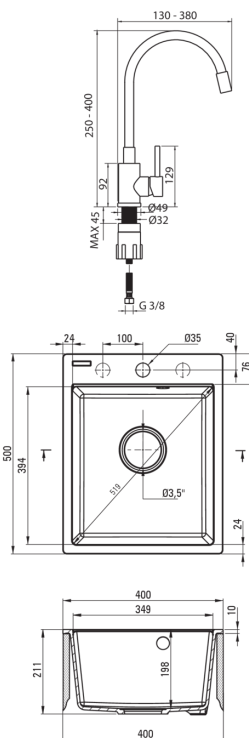

### Sink

Finish	sand
Surface type	matte
Material	granite
Installation method	inset
Number of bowls	1
Minimum cabinet width [mm]	400
Width [mm]	500
Length [mm]	400
Height [mm]	211
Bowl depth [mm]	198
Cut-out length [mm]	380
Cut-out width [mm]	480
Equipped with accessories	Yes
Number of holes	1
Number of pre-drilled holes	2
Hydrophobicity	Yes

### Mixer cartridge

Ceramic cartridge size	35 mm
------------------------	-------

### Connecting hose

Length [mm]	350
Installation thread	3/8"
Connection thread	M10