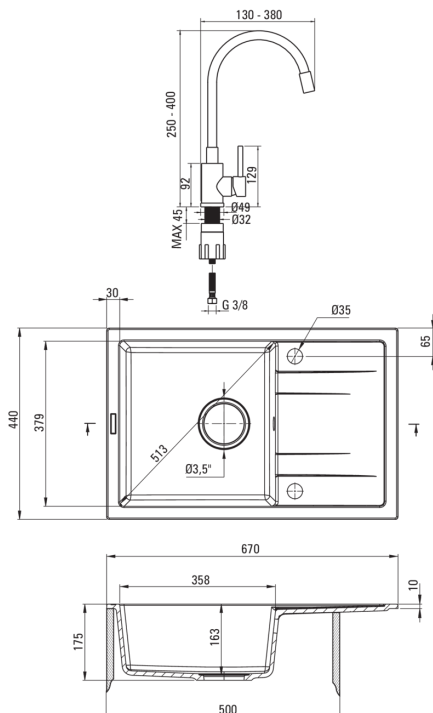

CORIO

Granite sink with tap, with elastic spout

deante

Product code: ZRCP2113

EAN: 5907650811824

Color: graphite

Warranty [years]: 18

Sink

Finish	graphite
Surface type	matte
Material	granite
Installation method	inset
Number of bowls	1
Minimum cabinet width [mm]	500
Width [mm]	440
Length [mm]	670
Height [mm]	175
Bowl depth [mm]	163
Cut-out length [mm]	650
Cut-out width [mm]	420
Reversible	Yes
Equipped with accessories	Yes
Number of holes	2
Number of pre-drilled holes	0
Hydrophobicity	Yes

Sink waste kit

Finish	steel
Plug type	manual
Low siphon/ space saver	Yes
Possibility to connect a dishwasher/ washing machine	Yes

Mixer

Finish	steel, black
Mixer type	single-handle, mixer
Installation method	standing
Acoustic group [db]	1 (x ≤ 20)

Mixer cartridge

Ceramic cartridge size	35 mm

Spout

Spout type	elastic
Mixer spout range [mm]	380

Aerator

Aerator type	honeycomb
Aerator size	M22

Connecting hose

Length [mm]	350
Installation thread	3/8"
Connection thread	M10