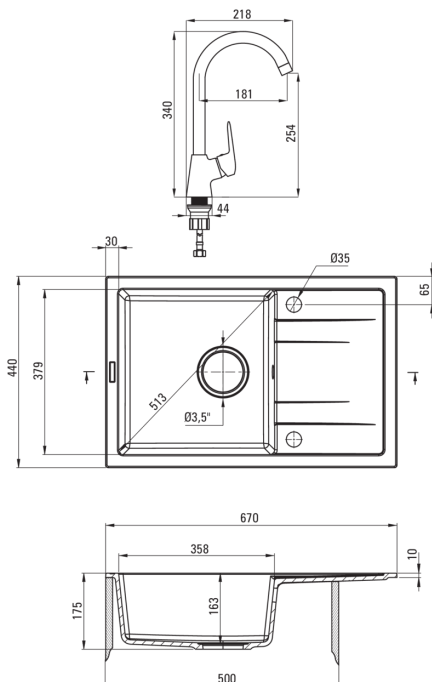

CORIO

Granite sink with tap, 1-bowl with drainer with drainer

deante

Product code: ZRCC2113

EAN: 5907650819394

Color: graphite

Warranty [years]: 18

Sink

Finish	graphite
Surface type	matte
Material	granite
Installation method	inset
Number of bowls	1
Minimum cabinet width [mm]	500
Width [mm]	440
Length [mm]	670
Height [mm]	175
Bowl depth [mm]	163
Cut-out length [mm]	650
Cut-out width [mm]	420
Reversible	Yes
Equipped with accessories	Yes
Number of holes	2
Number of pre-drilled holes	0
Hydrophobicity	Yes

Sink waste kit

Finish	nero
Plug type	manual
Low siphon/ space saver	Yes
Possibility to connect a dishwasher/ washing machine	Yes

Mixer

Finish	nero
Mixer type	mixer, single-handle
Installation method	standing
Acoustic group [db]	II (20 < x ≤ 30)

Mixer cartridge

Ceramic cartridge size	35 mm

Spout

Spout type	swivel

Aerator

Aerator type	honeycomb
Aerator size	M22

Connecting hose

Length [mm]	350
Installation thread	3/8"
Connection thread	M10