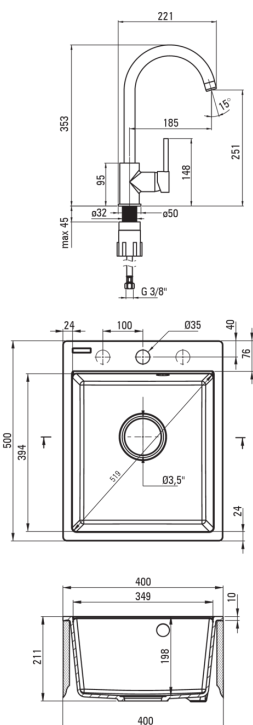

### Sink

Finish	graphite
Surface type	matte
Material	granite
Installation method	inset
Number of bowls	1
Minimum cabinet width [mm]	400
Width [mm]	500
Length [mm]	400
Height [mm]	211
Bowl depth [mm]	198
Cut-out length [mm]	380
Cut-out width [mm]	480
Equipped with accessories	Yes
Number of holes	1
Number of pre-drilled holes	2
Hydrophobicity	Yes

### Mixer cartridge

Ceramic cartridge size	35 mm
------------------------	-------

### Spout

Spout type	swivel
Mixer spout range [mm]	185

### Connecting hose

Length [mm]	450
Installation thread	3/8"
Connection thread	M10