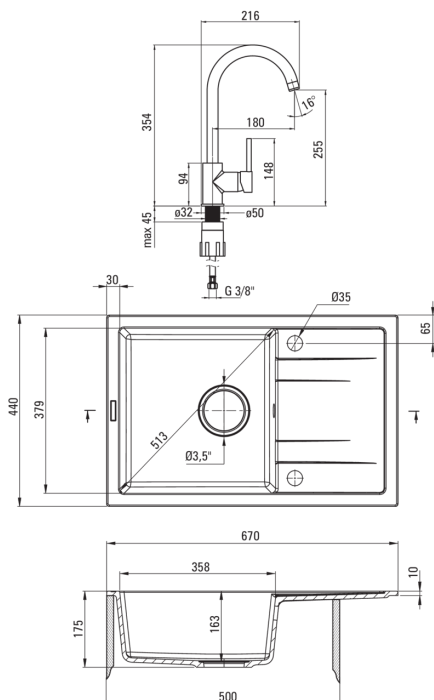

CORIO

Granite sink with tap, 1-bowl with drainer

deante

Product code: ZRCA2113

EAN: 5907650811817

Color: graphite

Warranty [years]: 18

Sink

Finish	graphite
Surface type	matte
Material	granite
Installation method	inset
Number of bowls	1
Minimum cabinet width [mm]	500
Width [mm]	440
Length [mm]	670
Height [mm]	175
Bowl depth [mm]	163
Cut-out length [mm]	650
Cut-out width [mm]	420
Reversible	Yes
Equipped with accessories	Yes
Number of holes	2
Number of pre-drilled holes	0
Hydrophobicity	Yes

Sink waste kit

Finish	steel
Plug type	manual
Low siphon/ space saver	Yes
Possibility to connect a dishwasher/ washing machine	Yes

Mixer

Finish	graphite, chrome
Mixer type	mixer, single-handle
Installation method	standing
Flow class [l/min]	Z - 4-9 l/min
Acoustic group [db]	I (x ≤ 20)

Mixer cartridge

Ceramic cartridge size	35 mm

Spout

Spout type	swivel
Mixer spout range [mm]	180

Aerator

Aerator type	honeycomb
Aerator size	M22

Connecting hose

Length [mm]	450
Installation thread	3/8"
Connection thread	M10