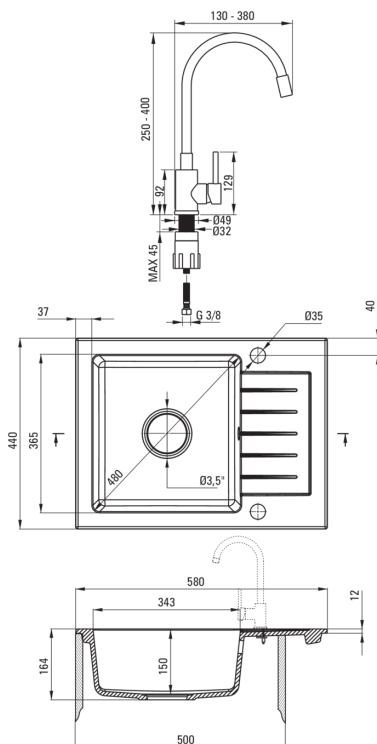

ZORBA

Granite sink with tap, 1-bowl with drainer

 deante

Product code: ZQZC211A

EAN: 5907650835516

Color: graphite

Warranty [years]: 18

Sink

Finish	graphite
Surface type	matte
Material	granite
Installation method	inset
Number of bowls	1
Minimum cabinet width [mm]	500
Width [mm]	440
Length [mm]	580
Height [mm]	164
Bowl depth [mm]	150
Cut-out length [mm]	560
Cut-out width [mm]	420
Reversible	Yes
Equipped with accessories	Yes
Number of holes	2
Number of pre-drilled holes	0
Hydrophobicity	Yes

Sink waste kit

Finish	steel
Plug type	automatic
Low siphon/ space saver	Yes
Possibility to connect a dishwasher/ washing machine	Yes

Mixer

Finish	steel, black
Mixer type	single-handle, mixer
Installation method	standing
Acoustic group [db]	I (x ≤ 20)

Mixer cartridge

Ceramic cartridge size	35 mm
------------------------	-------

Spout

Spout type	elastic
Mixer spout range [mm]	380

Aerator

Aerator type	honeycomb
Aerator size	M22

Connecting hose

Length [mm]	350
Installation thread	3/8"
Connection thread	M10