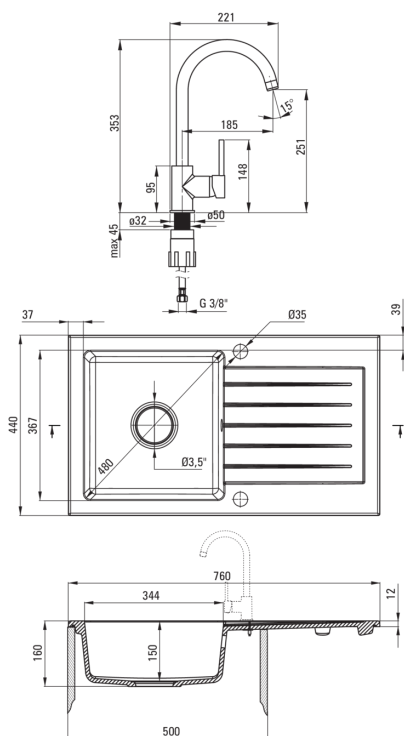

ZORBA

Granite sink with tap, 1-bowl with drainer

 deante

Product code: ZQZBS113

EAN: 5908212074923

Color: metallic grey

Warranty [years]: 18

Sink

Finish	metallic grey
Surface type	matte
Material	granite
Installation method	inset
Number of bowls	1
Minimum cabinet width [mm]	500
Width [mm]	440
Length [mm]	760
Height [mm]	160
Bowl depth [mm]	150
Cut-out length [mm]	740
Cut-out width [mm]	420
Reversible	Yes
Equipped with accessories	Yes
Number of holes	2
Number of pre-drilled holes	0
Antibacterial	Yes
Hydrophobicity	Yes

Sink waste kit

Finish	steel
Plug type	automatic
Low siphon/ space saver	Yes
Possibility to connect a dishwasher/ washing machine	Yes

Mixer

Finish	grey
Mixer type	single-handle, mixer
Installation method	standing
Flow class [l/min]	Z - 4-9 l/min
Acoustic group [db]	I (x ≤ 20)

Mixer cartridge

Ceramic cartridge size	35 mm
------------------------	-------

Spout

Spout type	swivel
Mixer spout range [mm]	185

Aerator

Aerator type	honeycomb
Aerator size	M22

Connecting hose

Length [mm]	450
Installation thread	3/8"
Connection thread	M10