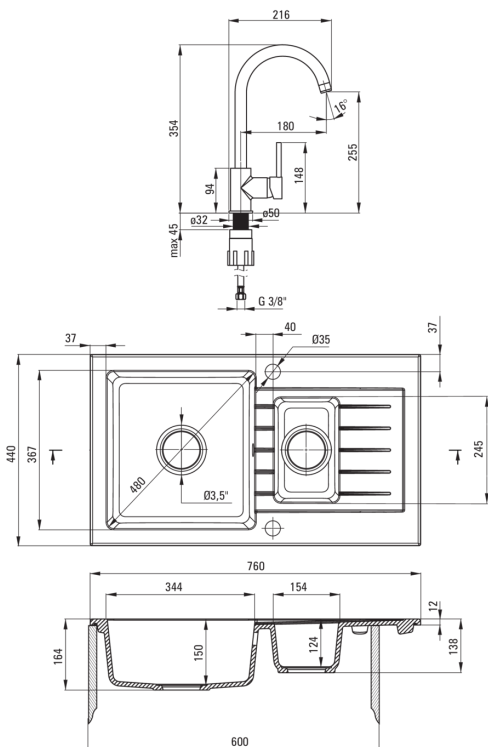

ZORBA

Granite sink with tap, 1.5-bowl with drainer

deante

Product code: ZQZA7513

EAN: 5908212058787

Color: sand

Warranty [years]: 18

Sink

Finish	sand
Surface type	matte
Material	granite
Installation method	inset
Minimum cabinet width [mm]	600
Width [mm]	440
Length [mm]	760
Height [mm]	164
Bowl depth [mm]	150
2nd bowl depth [mm]	124
Cut-out length [mm]	740
Cut-out width [mm]	420
Reversible	Yes
Equipped with accessories	Yes
Number of holes	2
Number of pre-drilled holes	0
Hydrophobicity	Yes

Sink waste kit

Finish	steel
Plug type	automatic
Low siphon/ space saver	Yes
Possibility to connect a dishwasher/ washing machine	Yes

Mixer

Finish	sand
Mixer type	single-handle, mixer
Installation method	standing
Flow class [l/min]	Z - 4-9 l/min
Acoustic group [db]	I (x ≤ 20)

Mixer cartridge

Ceramic cartridge size	35 mm
------------------------	-------

Spout

Spout type	swivel
Mixer spout range [mm]	180

Aerator

Aerator type	honeycomb
Aerator size	M22

Connecting hose

Length [mm]	450
Installation thread	3/8"
Connection thread	M10