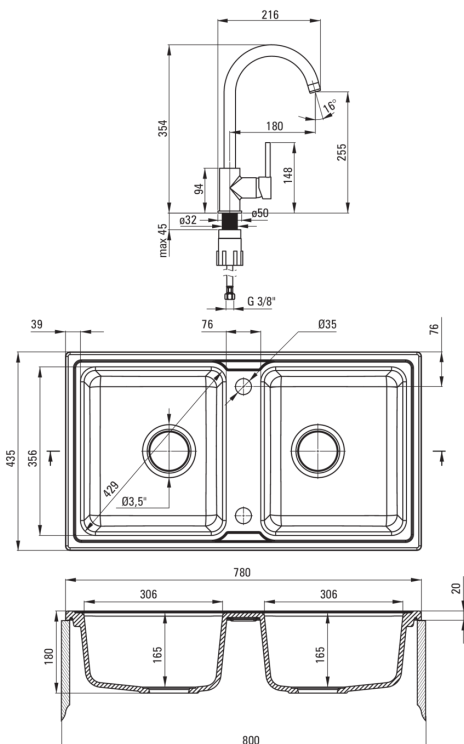

ZORBA
Granite sink with tap, 2-bowl

Product code: ZQZA7203
EAN: 5908212058800
Color: sand
Warranty [years]: 18

Sink

Finish	sand
Surface type	matte
Material	granite
Installation method	inset
Number of bowls	2
Minimum cabinet width [mm]	800
Width [mm]	435
Length [mm]	780
Height [mm]	180
Bowl depth [mm]	165
2nd bowl depth [mm]	165
Cut-out length [mm]	760
Cut-out width [mm]	415
Equipped with accessories	Yes
Number of holes	2
Number of pre-drilled holes	0
Hydrophobicity	Yes

Sink waste kit

Finish	steel
Plug type	automatic
Low siphon/ space saver	Yes
Possibility to connect a dishwasher/ washing machine	Yes

Mixer

Finish	sand
Mixer type	single-handle, mixer
Installation method	standing
Flow class [l/min]	Z - 4-9 l/min
Acoustic group [db]	I (x ≤ 20)

Mixer cartridge

Ceramic cartridge size	35 mm
------------------------	-------

Spout

Spout type	swivel
Mixer spout range [mm]	180

Aerator

Aerator type	honeycomb
Aerator size	M22

Connecting hose

Length [mm]	450
Installation thread	3/8"
Connection thread	M10