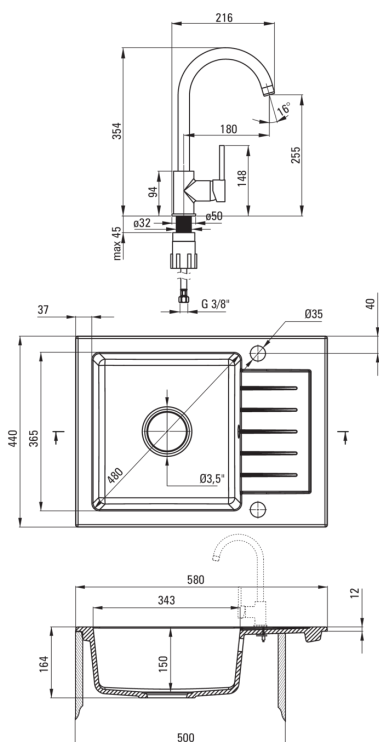

ZORBA

Granite sink with tap, 1-bowl with drainer

deante

Product code: ZQZA711A

EAN: 5908212058749

Color: sand

Warranty [years]: 18

Sink

Finish	sand
Surface type	matte
Material	granite
Installation method	inset
Number of bowls	1
Minimum cabinet width [mm]	500
Width [mm]	440
Length [mm]	580
Height [mm]	164
Bowl depth [mm]	150
Cut-out length [mm]	560
Cut-out width [mm]	420
Reversible	Yes
Equipped with accessories	Yes
Number of holes	2
Number of pre-drilled holes	0
Hydrophobicity	Yes

Sink waste kit

Finish	steel
Plug type	automatic
Low siphon/ space saver	Yes
Possibility to connect a dishwasher/ washing machine	Yes

Mixer

Finish	sand
Mixer type	single-handle, mixer
Installation method	standing
Flow class [l/min]	Z - 4-9 l/min
Acoustic group [db]	I (x ≤ 20)

Mixer cartridge

Ceramic cartridge size	35 mm

Spout

Spout type	swivel
Mixer spout range [mm]	180

Aerator

Aerator type	honeycomb
Aerator size	M22

Connecting hose

Length [mm]	450
Installation thread	3/8"
Connection thread	M10