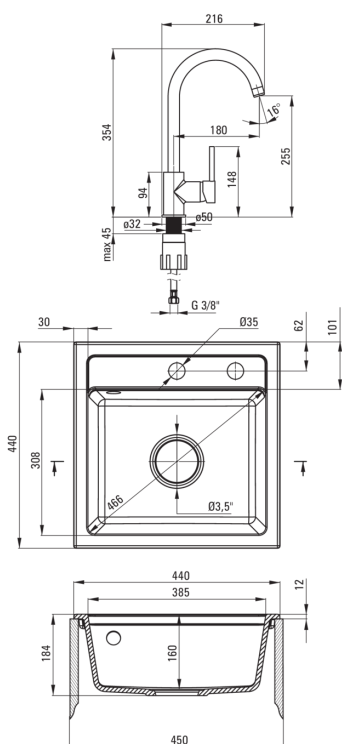

### Sink

Finish	sand
Surface type	matte
Material	granite
Installation method	inset
Number of bowls	1
Minimum cabinet width [mm]	450
Width [mm]	440
Length [mm]	440
Height [mm]	184
Bowl depth [mm]	170
Cut-out length [mm]	420
Cut-out width [mm]	420
Equipped with accessories	Yes
Number of holes	2
Number of pre-drilled holes	0
Hydrophobicity	Yes

### Mixer cartridge

Ceramic cartridge size	35 mm
------------------------	-------

### Spout

Spout type	swivel
Mixer spout range [mm]	180

### Connecting hose

Length [mm]	450
Installation thread	3/8"
Connection thread	M10