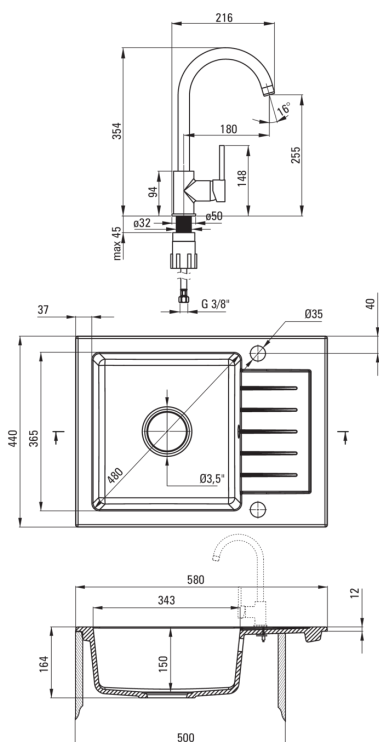

ZORBA

Granite sink with tap, 1-bowl with drainer

 deante

Product code: ZQZA211A

EAN: 5908212058732

Color: graphite

Warranty [years]: 18

Sink

Finish	graphite
Surface type	matte
Material	granite
Installation method	inset
Number of bowls	1
Minimum cabinet width [mm]	500
Width [mm]	440
Length [mm]	580
Height [mm]	164
Bowl depth [mm]	150
Cut-out length [mm]	560
Cut-out width [mm]	420
Reversible	Yes
Equipped with accessories	Yes
Number of holes	2
Number of pre-drilled holes	0
Hydrophobicity	Yes

Sink waste kit

Finish	steel
Plug type	automatic
Low siphon/ space saver	Yes
Possibility to connect a dishwasher/ washing machine	Yes

Mixer

Finish	graphite, chrome
Mixer type	mixer, single-handle
Installation method	standing
Flow class [l/min]	Z - 4-9 l/min
Acoustic group [db]	I (x ≤ 20)

Mixer cartridge

Ceramic cartridge size	35 mm
------------------------	-------

Spout

Spout type	swivel
Mixer spout range [mm]	180

Aerator

Aerator type	honeycomb
Aerator size	M22

Connecting hose

Length [mm]	450
Installation thread	3/8"
Connection thread	M10