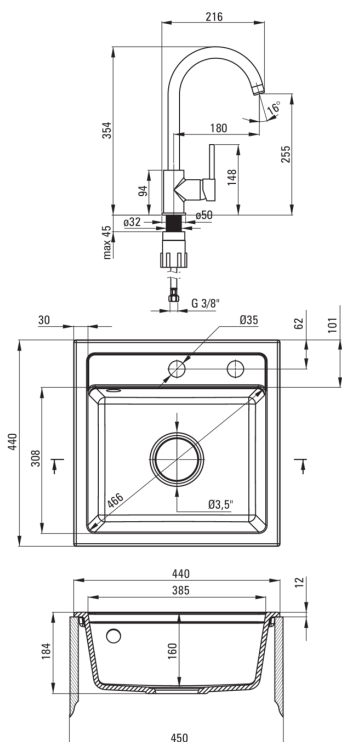

ZORBA

Granite sink with tap, 1-bowl

Product code: ZQZA2103

EAN: 5908212058756

Color: graphite

Warranty [years]: 18

Sink

Finish	graphite
Surface type	matte
Material	granite
Installation method	inset
Number of bowls	1
Minimum cabinet width [mm]	450
Width [mm]	440
Length [mm]	440
Height [mm]	184
Bowl depth [mm]	170
Cut-out length [mm]	420
Cut-out width [mm]	420
Equipped with accessories	Yes
Number of holes	2
Number of pre-drilled holes	0
Hydrophobicity	Yes

Waste kit

Finish	steel
Plug type	automatic
Low siphon/ space saver	Yes
Possibility to connect a dishwasher/ washing machine	Yes

Mixer

Finish	graphite, chrome
Mixer type	mixer, single-handle
Installation method	standing
Flow class [l/min]	Z - 4-9 l/min
Acoustic group [db]	I (x ≤ 20)

Mixer cartridge

Ceramic cartridge size	35 mm
------------------------	-------

Spouts

Spout type	swivel
Mixer spout range [mm]	180

Aerators

Aerator type	honeycomb
Aerator size	M22

Connecting hoses

Length [mm]	450
Installation thread	3/8"
Connection thread	M10