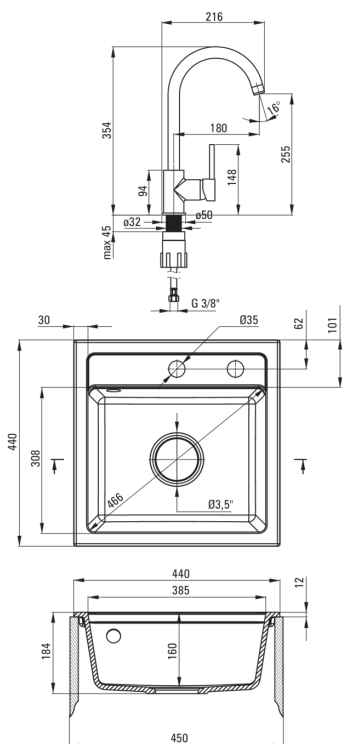

ZORBA
Granite sink with tap, 1-bowl

Product code: ZQZA2103

EAN: 5908212058756

Color: graphite

Warranty [years]: 18

Sink

Finish	graphite
Surface type	matte
Material	granite
Installation method	inset
Number of bowls	1
Minimum cabinet width [mm]	450
Width [mm]	440
Length [mm]	440
Height [mm]	184
Bowl depth [mm]	170
Cut-out length [mm]	420
Cut-out width [mm]	420
Equipped with accessories	Yes
Number of holes	2
Number of pre-drilled holes	0
Hydrophobicity	Yes

Sink waste kit

Finish	steel
Plug type	automatic
Low siphon/ space saver	Yes
Possibility to connect a dishwasher/ washing machine	Yes

Mixer

Finish	graphite, chrome
Mixer type	mixer, single-handle
Installation method	standing
Flow class [l/min]	Z - 4-9 l/min
Acoustic group [db]	I (x ≤ 20)

Mixer cartridge

Ceramic cartridge size	35 mm
------------------------	-------

Spout

Spout type	swivel
Mixer spout range [mm]	180

Aerator

Aerator type	honeycomb
Aerator size	M22

Connecting hose

Length [mm]	450
Installation thread	3/8"
Connection thread	M10