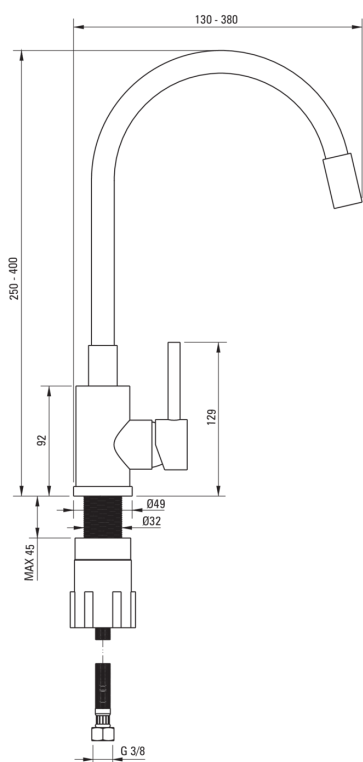

### Sink

Finish	nero
Surface type	matte
Material	granite
Installation method	inset
Number of bowls	1
Minimum cabinet width [mm]	500
Width [mm]	500
Length [mm]	500
Height [mm]	216
Bowl depth [mm]	200
Cut-out length [mm]	480
Cut-out width [mm]	480
Equipped with accessories	Yes
Number of holes	1
Number of pre-drilled holes	2
Hydrophobicity	Yes

### Mixer cartridge

Ceramic cartridge size	35 mm
------------------------	-------

### Spout

Spout type	elastic
Mixer spout range [mm]	380

### Connecting hose

Length [mm]	350
Installation thread	3/8"
Connection thread	M10