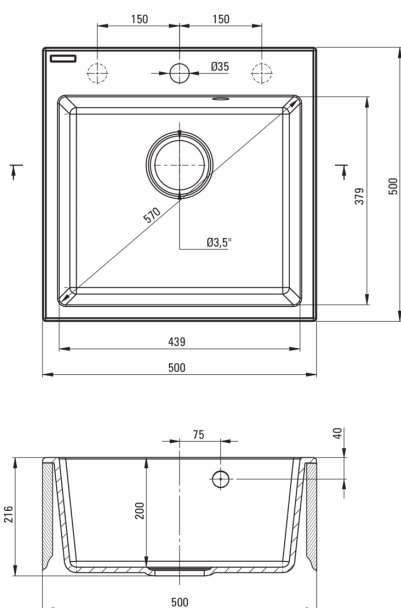

EVORA

Granite sink with tap, 1-bowl

Product code: ZQJN5103

EAN: 5907650837435

Color: beige

Warranty [years]: 18

Sink

Finish	beige
Surface type	matte
Material	granite
Installation method	inset
Number of bowls	1
Minimum cabinet width [mm]	500
Width [mm]	500
Length [mm]	500
Height [mm]	216
Bowl depth [mm]	200
Cut-out length [mm]	480
Cut-out width [mm]	480
Equipped with accessories	Yes
Number of holes	1
Number of pre-drilled holes	2
Hydrophobicity	Yes

Sink waste kit

Finish	nero
Plug type	manual
Low siphon/ space saver	Yes
Possibility to connect a dishwasher/ washing machine	Yes

Mixer

Finish	nero
Mixer type	single-handle, mixer
Installation method	standing
Acoustic group [db]	I ($x \leq 20$)

Mixer cartridge

Ceramic cartridge size	35 mm
------------------------	-------

Spout

Spout type	elastic
Mixer spout range [mm]	380

Aerator

Aerator type	honeycomb
Aerator size	M22

Connecting hose

Length [mm]	350
Installation thread	3/8"
Connection thread	M10