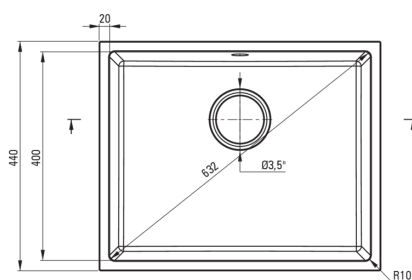

### Sink

Finish	metallic grey
Surface type	matte
Material	granite
Installation method	under mounted, flush
Number of bowls	1
Minimum cabinet width [mm]	600
Width [mm]	440
Length [mm]	540
Height [mm]	200
Bowl depth [mm]	188
Cut-out length [mm]	500
Cut-out width [mm]	400
Equipped with accessories	Yes