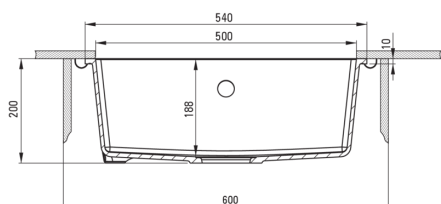

### Sink

Finish	metallic grey
Surface type	matte
Material	granite
Installation method	under mounted, flush
Number of bowls	1
Minimum cabinet width [mm]	600
Width [mm]	440
Length [mm]	540
Height [mm]	200
Bowl depth [mm]	188
Cut-out length [mm]	500
Cut-out width [mm]	400
Equipped with accessories	Yes