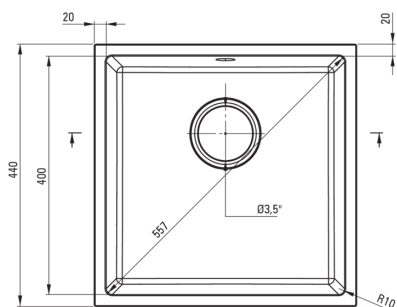

CORDA

Granite sink, 1-bowl

Product code: ZQA_S10A

EAN: 5907650845676

Color: metallic grey

Warranty [years]: 18

Sink

Finish	metallic grey
Surface type	matte
Material	granite
Installation method	under mounted
Number of bowls	1
Minimum cabinet width [mm]	500
Width [mm]	440
Length [mm]	440
Height [mm]	200
Bowl depth [mm]	187
Cut-out length [mm]	400
Cut-out width [mm]	400
Reversible	Yes
Equipped with accessories	Yes

Sink waste kit

Finish	steel
Plug type	manual
Low siphon/ space saver	Yes
Possibility to connect a dishwasher/ washing machine	Yes

Features:

- ATTENTION! Before cutting a hole in the tabletop to install the sink, take into account the actual dimensions of the model you purchased.
- Properties of Deante granite: resistance to impact, high temperature, discoloration, thermal shock
- Space-saving siphon which facilitates e.g. sorting waste
- Longest, 18 years warranty
- The sink is equipped with fittings with a connection to the dishwasher
- The finish enriched with silver ions adds antiseptic properties
- Hydrophobic properties repel water molecules
- Dedicated cleaning agent, safe for cleaned surfaces
- The finish enriched with silver ions adds antiseptic properties