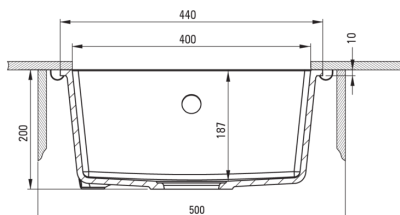

CORDA

Granite sink, 1-bowl

Product code: ZQA_S10A

EAN: 5907650845676

Color: metallic grey

Warranty [years]: 18

Sink

Finish	metallic grey
Surface type	matte
Material	granite
Installation method	under mounted
Number of bowls	1
Minimum cabinet width [mm]	500
Width [mm]	440
Length [mm]	440
Height [mm]	200
Bowl depth [mm]	187
Cut-out length [mm]	400
Cut-out width [mm]	400
Reversible	Yes
Equipped with accessories	Yes

Sink waste kit

Finish	steel
Plug type	manual
Low siphon/ space saver	Yes
Possibility to connect a dishwasher/ washing machine	Yes

Features:

- ATTENTION! Before cutting a hole in the tabletop to install the sink, take into account the actual dimensions of the model you purchased.
- Properties of Deante granite: resistance to impact, high temperature, discoloration, thermal shock
- Space-saving siphon which facilitates e.g. sorting waste
- Longest, 18 years warranty
- The sink is equipped with fittings with a connection to the dishwasher
- The finish enriched with silver ions adds antiseptic properties
- Hydrophobic properties repel water molecules
- Dedicated cleaning agent, safe for cleaned surfaces
- The finish enriched with silver ions adds antiseptic properties