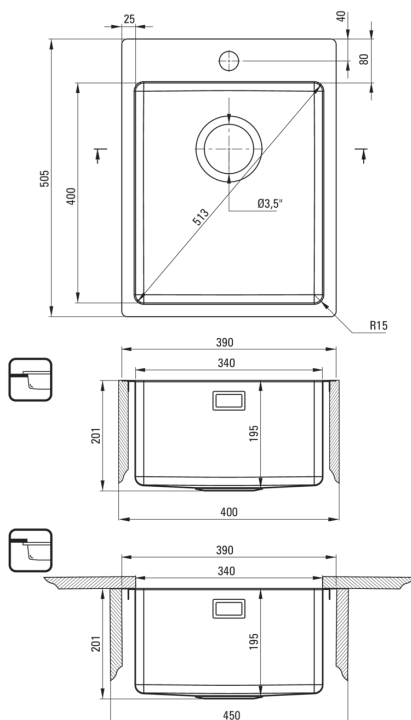

## Steel sink, 1-bowl

**Product code:** ZPO\_R10E

**EAN:** 5907650869542

**Color:** brushed gold

**Warranty [years]:** 2

### Sink

Finish	steel
Surface type	brushed
Material	steel 304
Installation method	flush, inset, under mounted
Number of bowls	1
Minimum cabinet width [mm]	400
Width [mm]	505
Length [mm]	390
Height [mm]	200
Bowl depth [mm]	200
Cut-out length [mm]	370
Cut-out width [mm]	485
Cut-out length [mm]	340
Cut-out width [mm]	400
Steel thickness [mm]	1
Reversible	Yes
Equipped with accessories	Yes
Number of holes	1