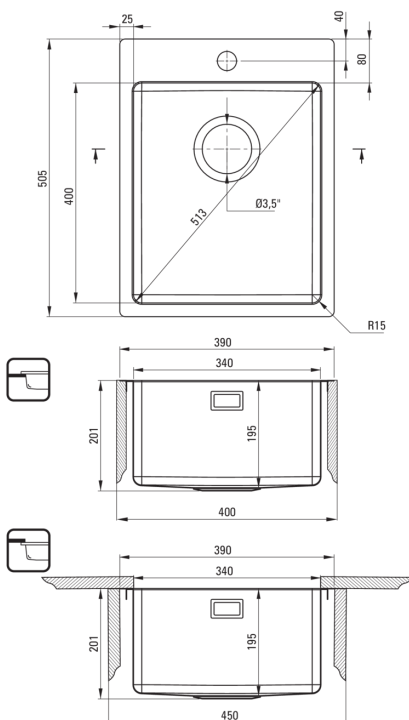

## Steel sink, 1-bowl

**Product code:** ZPO\_R10E

**EAN:** 5907650869542

**Color:** brushed gold

**Warranty [years]:** 2

### Sink

|                            |                             |
|----------------------------|-----------------------------|
| Finish                     | steel                       |
| Surface type               | brushed                     |
| Material                   | steel 304                   |
| Installation method        | flush, inset, under mounted |
| Number of bowls            | 1                           |
| Minimum cabinet width [mm] | 400                         |
| Width [mm]                 | 505                         |
| Length [mm]                | 390                         |
| Height [mm]                | 200                         |
| Bowl depth [mm]            | 200                         |
| Cut-out length [mm]        | 370                         |
| Cut-out width [mm]         | 485                         |
| Cut-out length [mm]        | 340                         |
| Cut-out width [mm]         | 400                         |
| Steel thickness [mm]       | 1                           |
| Reversible                 | Yes                         |
| Equipped with accessories  | Yes                         |
| Number of holes            | 1                           |