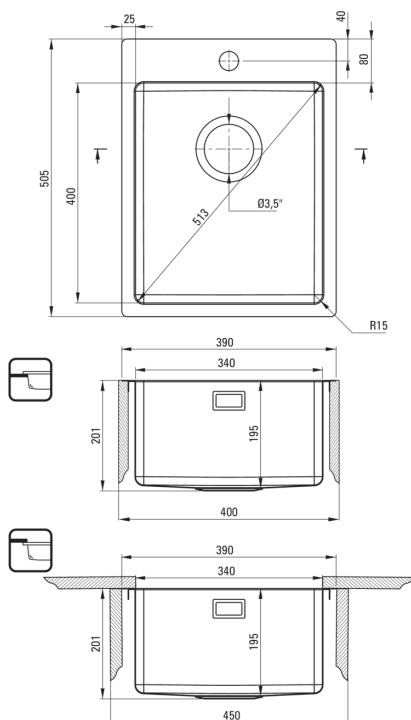

### Sink

|                            |                             |
|----------------------------|-----------------------------|
| Finish                     | steel                       |
| Surface type               | brushed                     |
| Material                   | steel 304                   |
| Installation method        | flush, under mounted, inset |
| Number of bowls            | 1                           |
| Minimum cabinet width [mm] | 400                         |
| Width [mm]                 | 505                         |
| Length [mm]                | 390                         |
| Height [mm]                | 200                         |
| Bowl depth [mm]            | 200                         |
| Cut-out length [mm]        | 370                         |
| Cut-out width [mm]         | 485                         |
| Cut-out length [mm]        | 340                         |
| Cut-out width [mm]         | 400                         |
| Steel thickness [mm]       | 1                           |
| Reversible                 | Yes                         |
| Equipped with accessories  | Yes                         |
| Number of holes            | 1                           |