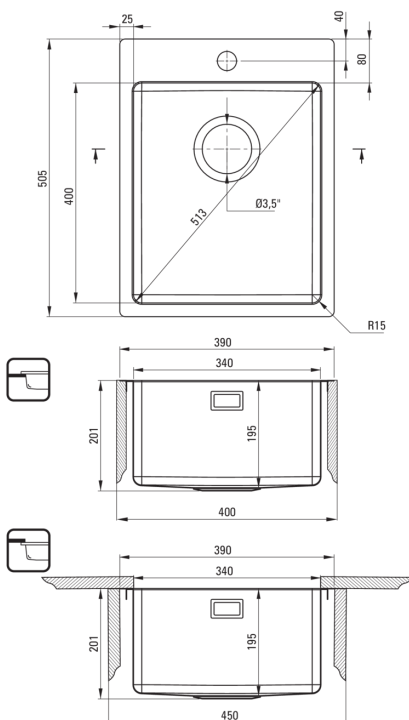

### Sink

|                            |                             |
|----------------------------|-----------------------------|
| Finish                     | steel                       |
| Surface type               | brushed                     |
| Material                   | steel 304                   |
| Installation method        | flush, under mounted, inset |
| Number of bowls            | 1                           |
| Minimum cabinet width [mm] | 400                         |
| Width [mm]                 | 505                         |
| Length [mm]                | 390                         |
| Height [mm]                | 200                         |
| Bowl depth [mm]            | 200                         |
| Cut-out length [mm]        | 370                         |
| Cut-out width [mm]         | 485                         |
| Cut-out length [mm]        | 340                         |
| Cut-out width [mm]         | 400                         |
| Steel thickness [mm]       | 1                           |
| Reversible                 | Yes                         |
| Equipped with accessories  | Yes                         |
| Number of holes            | 1                           |