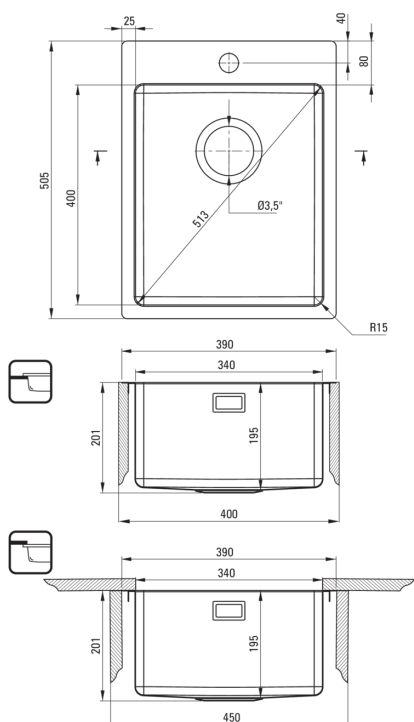

## Steel sink, 1-bowl

**Product code:** ZPO\_010E

**EAN:** 5907650858164

**Color:** brushed steel

**Warranty [years]:** 2

### Sink

Finish	steel
Surface type	brushed
Material	steel 304
Installation method	inset, under mounted, flush
Number of bowls	1
Minimum cabinet width [mm]	400
Width [mm]	505
Length [mm]	390
Height [mm]	200
Bowl depth [mm]	200
Cut-out length [mm]	370
Cut-out width [mm]	485
Cut-out length [mm]	340
Cut-out width [mm]	400
Steel thickness [mm]	1
Reversible	Yes
Equipped with accessories	Yes
Number of holes	1
Additional features	drain cover included