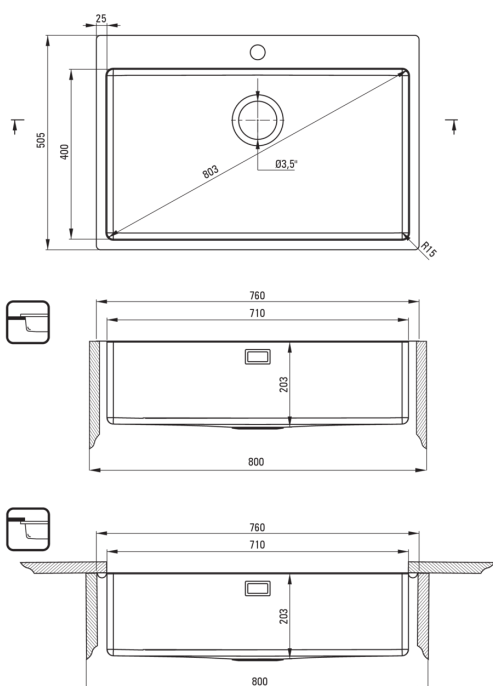

OLFATO

Steel sink, 1-bowl

Product code: ZPO_010C

EAN: 5907650867210

Color: brushed steel

Warranty [years]: 2

Sink

Finish	steel
Surface type	brushed
Material	steel 304
Installation method	inset, under mounted, flush
Number of bowls	1
Minimum cabinet width [mm]	800
Width [mm]	505
Length [mm]	760
Height [mm]	203
Bowl depth [mm]	203
Cut-out length [mm]	740
Cut-out width [mm]	485
Cut-out length [mm]	710
Cut-out width [mm]	485
Cut-out diameter [mm]	400
Steel thickness [mm]	1
Equipped with accessories	Yes
Number of holes	1
Additional features	drain cover included

Sink waste kit

Finish	steel
Plug type	manual
Low siphon/ space saver	Yes
Telescopic siphon	Yes
Possibility to connect a dishwasher/ washing machine	Yes

Features:

- Drain cover
- High-strength stainless steel
- Natural antiseptic properties of steel
- Innovative and easy to maintain brushed steel coating
- The exceptionally spacious and deep bowl will even accommodate trays taken out of the oven
- Equipment with the possibility of connecting a washing machine or dishwasher
- Space-saving siphon which facilitates e.g. sorting waste
- Dedicated cleaning agent, safe for cleaned surfaces