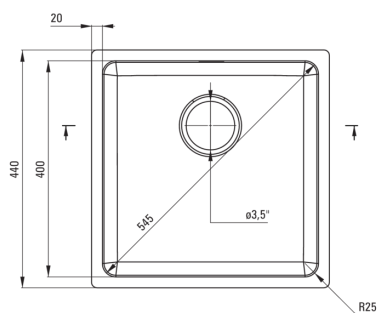

EGERIA

Steel sink, 1-bowl

Product code: ZPE_010B

EAN: 5908212048429

Color: brushed steel

Warranty [years]: 2

Sink

Finish	steel
Surface type	brushed
Material	steel 304
Installation method	inset, under mounted
Number of bowls	1
Minimum cabinet width [mm]	450
Width [mm]	440
Length [mm]	440
Height [mm]	200
Bowl depth [mm]	200
Cut-out length [mm]	420
Cut-out width [mm]	420
Cut-out length [mm]	400
Cut-out width [mm]	400
Steel thickness [mm]	1
Equipped with accessories	Yes
Additional features	drain cover included