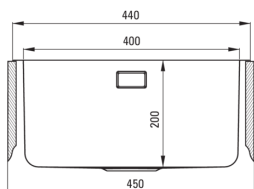

EGERIA

Steel sink, 1-bowl

Product code: ZPE_010B

EAN: 5908212048429

Color: brushed steel

Warranty [years]: 2

Sink

Finish	steel
Surface type	brushed
Material	steel 304
Installation method	inset, under mounted
Number of bowls	1
Minimum cabinet width [mm]	450
Width [mm]	440
Length [mm]	440
Height [mm]	200
Bowl depth [mm]	200
Cut-out length [mm]	420
Cut-out width [mm]	420
Cut-out length [mm]	400
Cut-out width [mm]	400
Steel thickness [mm]	1
Equipped with accessories	Yes
Additional features	drain cover included