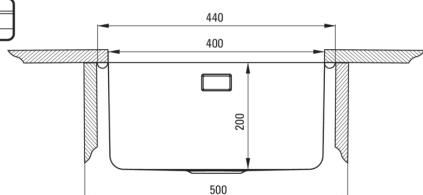

EGERIA

Steel sink, 1-bowl

Product code: ZPE_010B

EAN: 5908212048429

Color: brushed steel

Warranty [years]: 2

Sink

Finish	steel
Surface type	brushed
Material	steel 304
Installation method	inset, under mounted
Number of bowls	1
Minimum cabinet width [mm]	450
Width [mm]	440
Length [mm]	440
Height [mm]	200
Bowl depth [mm]	200
Cut-out length [mm]	420
Cut-out width [mm]	420
Cut-out length [mm]	400
Cut-out width [mm]	400
Steel thickness [mm]	1
Equipped with accessories	Yes
Additional features	drain cover included

Sink waste kit

Finish	steel
Plug type	manual
Low siphon/ space saver	Yes
Telescopic siphon	Yes
Possibility to connect a dishwasher/ washing machine	Yes

Features:

- Drain cover
- High-strength stainless steel
- The sink is equipped with fittings with a connection to the dishwasher
- Natural antiseptic properties of steel
- Dedicated cleaning agent, safe for cleaned surfaces
- Space-saving siphon which facilitates e.g. sorting waste