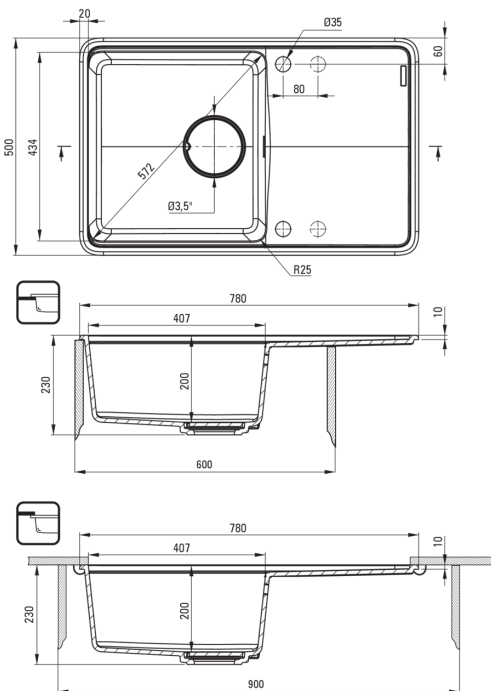

### Sink

Finish	metallic graphite
Surface type	matte
Material	granite
Installation method	inset, under mounted
Number of bowls	1
Minimum cabinet width [mm]	600
Width [mm]	500
Length [mm]	780
Height [mm]	230
Bowl depth [mm]	200
Cut-out length [mm]	760
Cut-out width [mm]	480
Cut-out length [mm]	740
Cut-out width [mm]	460
Reversible	Yes
Equipped with accessories	Yes
Number of holes	2
Number of pre-drilled holes	2
Additional features	cutting board included, drain cover included