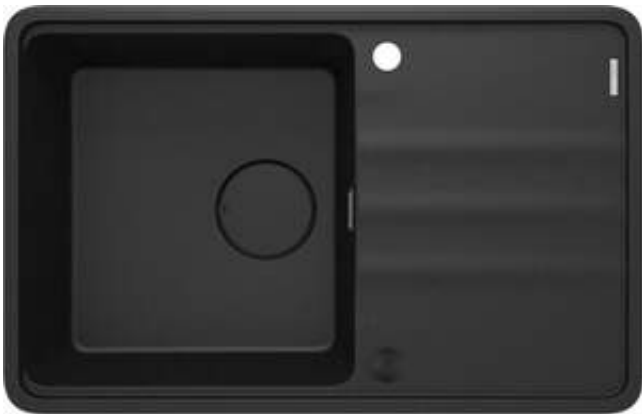

## Granite sink, 1-bowl with drainer

 deante

Product code: ZKM\_G113

EAN: 5907650831037

Color: metallic graphite

Warranty [years]: 18

### Sink

Finish	metallic graphite
Surface type	matte
Material	granite
Installation method	inset, under mounted
Number of bowls	1
Minimum cabinet width [mm]	600
Width [mm]	500
Length [mm]	780
Height [mm]	230
Bowl depth [mm]	200
Cut-out length [mm]	760
Cut-out width [mm]	480
Cut-out length [mm]	740
Cut-out width [mm]	460
Reversible	Yes
Equipped with accessories	Yes
Number of holes	2
Number of pre-drilled holes	2
Additional features	cutting board included, drain cover included

### Features:

- Harmonious design
- Deep bowl
- Under-mounting possible
- Granite drain cover
- Automatic CLICK plug
- Chopping board included
- Properties of Deante granite: resistance to impact, high temperature, discoloration, thermal shock
- Hydrophobic properties repel water molecules
- Space-saving siphon which facilitates e.g. sorting waste
- Dedicated cleaning agent, safe for cleaned surfaces
- The finish enriched with silver ions adds antiseptic properties
- Strainer uniformly dyed in mass