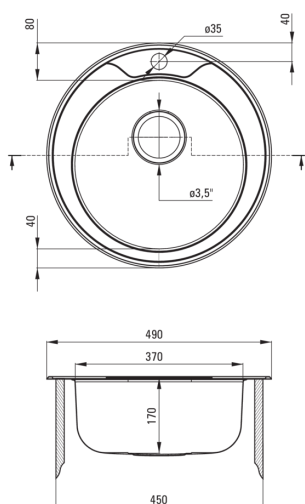

TWIST

Steel sink, 1-bowl

Product code: ZHC_0813

EAN: 5908212031629

Color: satin

Warranty [years]: 2

Sink

Finish	satin
Surface type	satin, brushed
Material	steel 201
Installation method	inset
Number of bowls	1
Minimum cabinet width [mm]	450
Height [mm]	170
Diameter [mm]	490
Bowl depth [mm]	170
Cut-out diameter [mm]	470
Steel thickness [mm]	0.6
Equipped with accessories	Yes
Number of holes	1