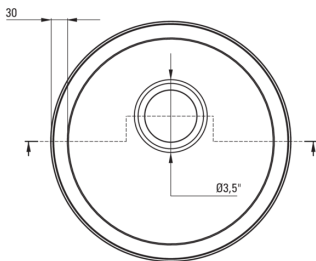

TWIST

Steel sink, 1-bowl

Product code: ZHC_0803

EAN: 5908212031452

Color: satin

Warranty [years]: 2

Sink

Finish	satin
Surface type	satin, brushed
Material	steel 201
Installation method	inset
Number of bowls	1
Minimum cabinet width [mm]	450
Height [mm]	170
Diameter [mm]	420
Bowl depth [mm]	170
Cut-out diameter [mm]	400
Steel thickness [mm]	0.6
Equipped with accessories	Yes