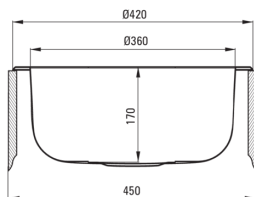

TWIST

Steel sink, 1-bowl

Product code: ZHC_0803

EAN: 5908212031452

Color: satin

Warranty [years]: 2

Sink

Finish	satin
Surface type	satin, brushed
Material	steel 201
Installation method	inset
Number of bowls	1
Minimum cabinet width [mm]	450
Height [mm]	170
Diameter [mm]	420
Bowl depth [mm]	170
Cut-out diameter [mm]	400
Steel thickness [mm]	0.6
Equipped with accessories	Yes