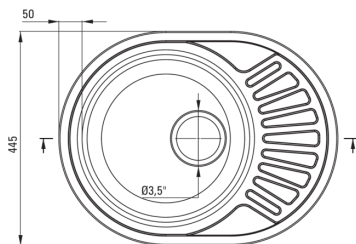

TWIST

Steel sink, 1-bowl with drainer

Product code: ZEU_311C

EAN: 5907650846420

Color: décor

Warranty [years]: 2

Sink

Finish	décor
Surface type	décor
Material	steel 201
Installation method	inset
Number of bowls	1
Minimum cabinet width [mm]	450
Width [mm]	445
Length [mm]	580
Height [mm]	160
Bowl depth [mm]	160
Cut-out length [mm]	560
Cut-out width [mm]	425
Steel thickness [mm]	0.6
Reversible	Yes
Equipped with accessories	Yes
Number of holes	0