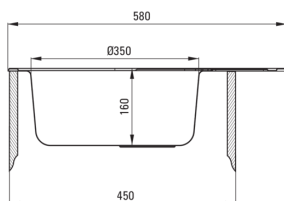

TWIST

Steel sink, 1-bowl with drainer

Product code: ZEU_311C

EAN: 5907650846420

Color: décor

Warranty [years]: 2

Sink

Finish	décor
Surface type	décor
Material	steel 201
Installation method	inset
Number of bowls	1
Minimum cabinet width [mm]	450
Width [mm]	445
Length [mm]	580
Height [mm]	160
Bowl depth [mm]	160
Cut-out length [mm]	560
Cut-out width [mm]	425
Steel thickness [mm]	0.6
Reversible	Yes
Equipped with accessories	Yes
Number of holes	0