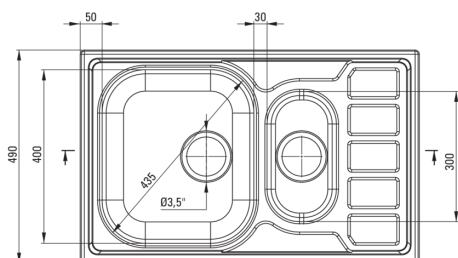

## Steel sink, 1.5-bowl with drainer

**Product code:** ZEO\_3513

**EAN:** 5908212007419

**Color:** décor

**Warranty [years]:** 2

### Sink

Finish	décor
Surface type	décor
Material	steel 304
Installation method	inset
Minimum cabinet width [mm]	600
Width [mm]	490
Length [mm]	780
Height [mm]	160
Bowl depth [mm]	160
2nd bowl depth [mm]	130
Cut-out length [mm]	760
Cut-out width [mm]	470
Steel thickness [mm]	0.6
Reversible	Yes
Equipped with accessories	Yes
Number of holes	0