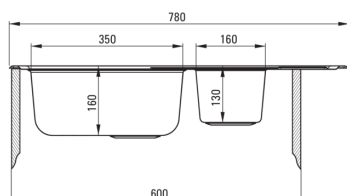

### Sink

Finish	décor
Surface type	décor
Material	steel 304
Installation method	inset
Minimum cabinet width [mm]	600
Width [mm]	490
Length [mm]	780
Height [mm]	160
Bowl depth [mm]	160
2nd bowl depth [mm]	130
Cut-out length [mm]	760
Cut-out width [mm]	470
Steel thickness [mm]	0.6
Reversible	Yes
Equipped with accessories	Yes
Number of holes	0