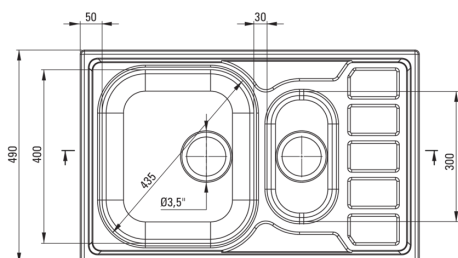

SOUL

Steel sink, 1.5-bowl with drainer

Product code: ZEO_3513

EAN: 5908212007419

Color: décor

Warranty [years]: 2

Sink

Finish	décor
Surface type	décor
Material	steel 304
Installation method	inset
Minimum cabinet width [mm]	600
Width [mm]	490
Length [mm]	780
Height [mm]	160
Bowl depth [mm]	160
2nd bowl depth [mm]	130
Cut-out length [mm]	760
Cut-out width [mm]	470
Steel thickness [mm]	0.6
Reversible	Yes
Equipped with accessories	Yes
Number of holes	0