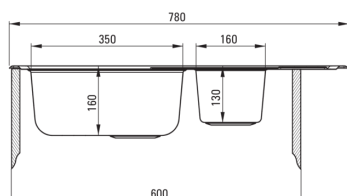

SOUL

Steel sink, 1.5-bowl with drainer

Product code: ZEO_3513

EAN: 5908212007419

Color: décor

Warranty [years]: 2

Sink

Finish	décor
Surface type	décor
Material	steel 304
Installation method	inset
Minimum cabinet width [mm]	600
Width [mm]	490
Length [mm]	780
Height [mm]	160
Bowl depth [mm]	160
2nd bowl depth [mm]	130
Cut-out length [mm]	760
Cut-out width [mm]	470
Steel thickness [mm]	0.6
Reversible	Yes
Equipped with accessories	Yes
Number of holes	0