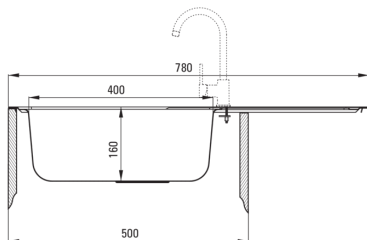

DOPPIO

Steel sink with tap, 1-bowl with drainer

deante

Product code: ZENB0113

EAN: 5908212074831

Color: satin

Warranty [years]: 2

Sink

Finish	satin
Surface type	satin, brushed
Material	steel 201
Installation method	inset
Number of bowls	1
Minimum cabinet width [mm]	500
Width [mm]	430
Length [mm]	780
Height [mm]	160
Bowl depth [mm]	160
Cut-out length [mm]	760
Cut-out width [mm]	410
Reversible	Yes
Equipped with accessories	Yes
Antibacterial	Yes
Additional features	mixer included

Sink waste kit

Finish	steel
Plug type	manual
Possibility to connect a dishwasher/ washing machine	Yes

Mixer

Finish	chrome
Mixer type	single-handle, mixer
Installation method	standing
Acoustic group [db]	II (20 < x ≤ 30)

Mixer cartridge

Ceramic cartridge size	35 mm

Spout

Spout type	swivel
Mixer spout range [mm]	180

Aerator

Aerator type	honeycomb
Aerator size	M22

Connecting hose

Length [mm]	350
Installation thread	3/8"
Connection thread	M10