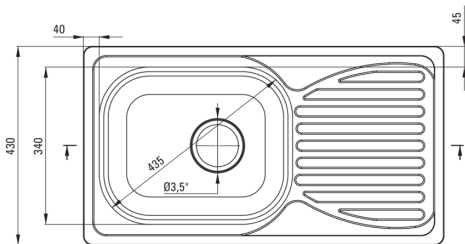

DOPPIO

Steel sink with tap, 1-bowl with drainer

 deante

Product code: ZENB0113

EAN: 5908212074831

Color: satin

Warranty [years]: 2

Sink

Finish	satin
Surface type	satin, brushed
Material	steel 201
Installation method	inset
Number of bowls	1
Minimum cabinet width [mm]	500
Width [mm]	430
Length [mm]	780
Height [mm]	160
Bowl depth [mm]	160
Cut-out length [mm]	760
Cut-out width [mm]	410
Reversible	Yes
Equipped with accessories	Yes
Antibacterial	Yes
Additional features	mixer included

Sink waste kit

Finish	steel
Plug type	manual
Possibility to connect a dishwasher/ washing machine	Yes

Mixer

Finish	chrome
Mixer type	single-handle, mixer
Installation method	standing
Acoustic group [db]	II (20 < x ≤ 30)

Mixer cartridge

Ceramic cartridge size	35 mm
------------------------	-------

Spout

Spout type	swivel
Mixer spout range [mm]	180

Aerator

Aerator type	honeycomb
Aerator size	M22

Connecting hose

Length [mm]	350
Installation thread	3/8"
Connection thread	M10