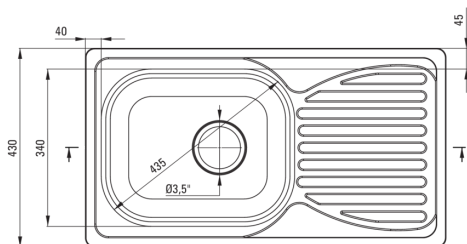

DOPPIO

Steel sink with tap, 1-bowl with drainer

 deante

Product code: ZENB0113

EAN: 5908212074831

Color: satin

Warranty [years]: 2

Sink

Finish	satin
Surface type	satin, brushed
Material	steel 201
Installation method	inset
Number of bowls	1
Minimum cabinet width [mm]	500
Width [mm]	430
Length [mm]	780
Height [mm]	160
Bowl depth [mm]	160
Cut-out length [mm]	760
Cut-out width [mm]	410
Reversible	Yes
Equipped with accessories	Yes
Antibacterial	Yes
Additional features	mixer included

Sink waste kit

Finish	steel
Plug type	manual
Possibility to connect a dishwasher/ washing machine	Yes

Mixer

Finish	chrome
Mixer type	single-handle, mixer
Installation method	standing
Acoustic group [db]	II (20 < x ≤ 30)

Mixer cartridge

Ceramic cartridge size	35 mm
------------------------	-------

Spout

Spout type	swivel
Mixer spout range [mm]	180

Aerator

Aerator type	honeycomb
Aerator size	M22

Connecting hose

Length [mm]	350
Installation thread	3/8"
Connection thread	M10