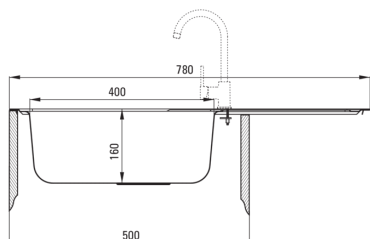

DOPPIO

Steel sink with tap, 1-bowl with drainer

deante

Product code: ZENB0113

EAN: 5908212074831

Color: satin

Warranty [years]: 2

Sink

Finish	satin
Surface type	satin, brushed
Material	steel 201
Installation method	inset
Number of bowls	1
Minimum cabinet width [mm]	500
Width [mm]	430
Length [mm]	780
Height [mm]	160
Bowl depth [mm]	160
Cut-out length [mm]	760
Cut-out width [mm]	410
Reversible	Yes
Equipped with accessories	Yes
Antibacterial	Yes
Additional features	mixer included

Sink waste kit

Finish	steel
Plug type	manual
Possibility to connect a dishwasher/ washing machine	Yes

Mixer

Finish	chrome
Mixer type	single-handle, mixer
Installation method	standing
Acoustic group [db]	II (20 < x ≤ 30)

Mixer cartridge

Ceramic cartridge size	35 mm

Spout

Spout type	swivel
Mixer spout range [mm]	180

Aerator

Aerator type	honeycomb
Aerator size	M22

Connecting hose

Length [mm]	350
Installation thread	3/8"
Connection thread	M10