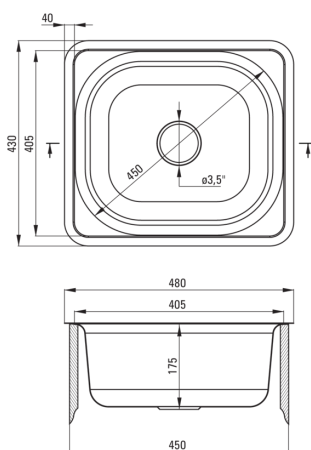

DOPPIO

Steel sink with tap, 1-bowl

 deante

Product code: ZENA0103

EAN: 5908212061640

Color: satin

Warranty [years]: 2

Sink

Finish	satin
Surface type	satin, brushed
Material	steel 201
Installation method	inset
Number of bowls	1
Minimum cabinet width [mm]	450
Width [mm]	430
Length [mm]	480
Height [mm]	175
Bowl depth [mm]	175
Cut-out length [mm]	460
Cut-out width [mm]	410
Equipped with accessories	Yes
Antibacterial	Yes

Sink waste kit

Finish	steel
Plug type	manual
Possibility to connect a dishwasher/ washing machine	Yes

Mixer

Finish	chrome
Mixer type	single-handle, mixer
Installation method	standing
Acoustic group [db]	II (20 < x ≤ 30)

Mixer cartridge

Ceramic cartridge size	35 mm
------------------------	-------

Spout

Spout type	swivel
Mixer spout range [mm]	211

Aerator

Aerator size	M24
--------------	-----

Connecting hose

Length [mm]	350
Installation thread	3/8"
Connection thread	M10