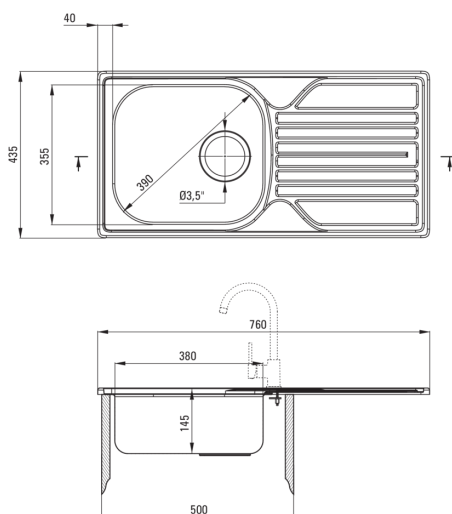

### Sink

Finish	satin
Surface type	satin
Material	steel 304
Installation method	inset
Number of bowls	1
Minimum cabinet width [mm]	500
Width [mm]	435
Length [mm]	760
Height [mm]	145
Bowl depth [mm]	145
Cut-out length [mm]	740
Cut-out width [mm]	415
Reversible	Yes
Equipped with accessories	Yes
Number of holes	0
Antibacterial	Yes

### Mixer cartridge

Ceramic cartridge size	35 mm
------------------------	-------

### Spout

Spout type	swivel
Mixer spout range [mm]	180

### Connecting hose

Length [mm]	350
Installation thread	3/8"
Connection thread	M10