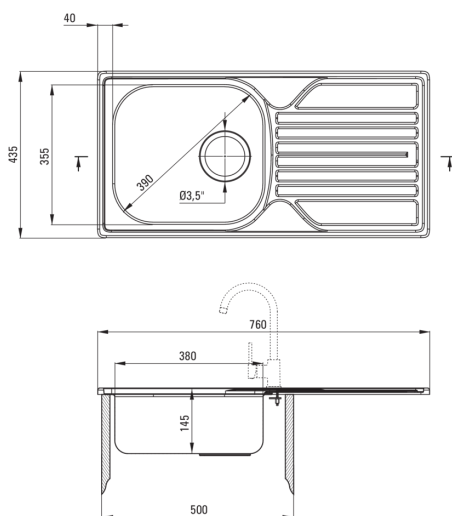

LEGATO

Steel sink with tap, 1-bowl with drainer

Product code: ZELA0113

EAN: 5908212061688

Color: satin

Warranty [years]: 2

Sink

Finish	satin
Surface type	satin
Material	steel 304
Installation method	inset
Number of bowls	1
Minimum cabinet width [mm]	500
Width [mm]	435
Length [mm]	760
Height [mm]	145
Bowl depth [mm]	145
Cut-out length [mm]	740
Cut-out width [mm]	415
Reversible	Yes
Equipped with accessories	Yes
Number of holes	0
Antibacterial	Yes

Sink waste kit

Finish	steel
Plug type	manual
Possibility to connect a dishwasher/ washing machine	Yes

Mixer

Finish	chrome
Mixer type	single-handle, mixer
Installation method	standing
Acoustic group [db]	II (20 < x ≤ 30)

Mixer cartridge

Ceramic cartridge size	35 mm
------------------------	-------

Spout

Spout type	swivel
Mixer spout range [mm]	180

Aerator

Aerator type	honeycomb
Aerator size	M22

Connecting hose

Length [mm]	350
Installation thread	3/8"
Connection thread	M10