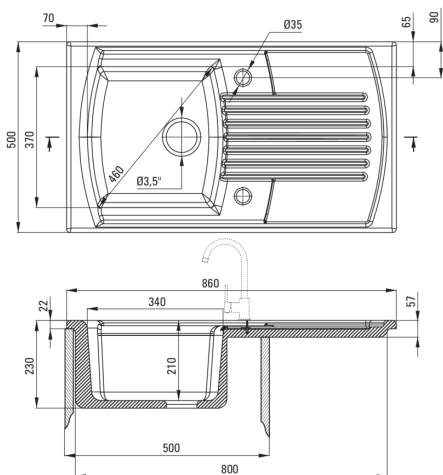

LUSITANO

Ceramic sink, 1-bowl with drainer

Product code: ZCL_611N

EAN: 5908212037829

Color: white

Warranty [years]: 2

Sink

Finish	white
Surface type	shine
Material	ceramic
Installation method	inset
Number of bowls	1
Minimum cabinet width [mm]	500
Width [mm]	500
Length [mm]	860
Height [mm]	230
Bowl depth [mm]	210
Cut-out length [mm]	840
Cut-out width [mm]	480
Reversible	Yes
Equipped with accessories	Yes
Number of holes	2
Number of pre-drilled holes	0

Sink waste kit

Finish	steel
Plug type	manual
Possibility to connect a dishwasher/ washing machine	Yes

Features:

- ATTENTION! Before cutting a hole in the tabletop to install the sink, take into account the actual dimensions of the model you purchased.
- Hard and durable ceramics does not lose its properties with long use
- The sink is equipped with fittings with a connection to the dishwasher
- Reversible sink - possibility to install the bowl on the left or the right side
- Dedicated cleaning agent, safe for cleaned surfaces