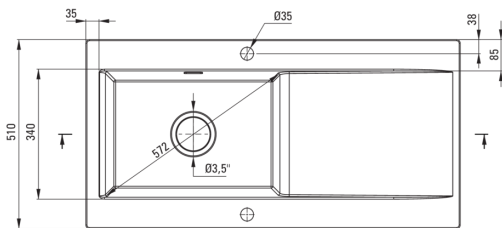

Features:

- **ATTENTION!** Before cutting a hole in the tabletop to install the sink, take into account the actual dimensions of the model you purchased.
- Hard and durable ceramics does not lose its properties with long use
- The sink is equipped with fittings with a connection to the dishwasher
- Accessories with automatic shut-off of the drain
- Dedicated cleaning agent, safe for cleaned surfaces
- Space-saving siphon which facilitates e.g. sorting waste
- The exceptionally spacious and deep bowl will even accommodate trays taken out of the oven