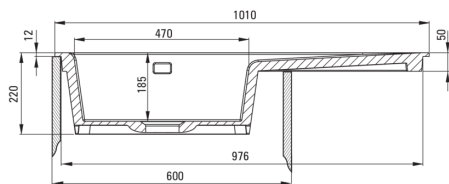

Features:

- **ATTENTION!** Before cutting a hole in the tabletop to install the sink, take into account the actual dimensions of the model you purchased.
- Hard and durable ceramics does not lose its properties with long use
- The sink is equipped with fittings with a connection to the dishwasher
- Accessories with automatic shut-off of the drain
- Dedicated cleaning agent, safe for cleaned surfaces
- Space-saving siphon which facilitates e.g. sorting waste
- The exceptionally spacious and deep bowl will even accommodate trays taken out of the oven