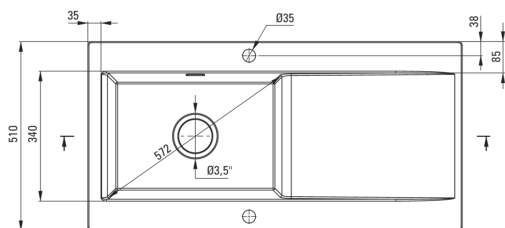

SABOR

Ceramic sink, 1-bowl with drainer

Product code: ZCB_N113

EAN: 5907650878087

Color: nero

Warranty [years]: 2

Sink

Finish	nero
Surface type	matte
Material	ceramic
Installation method	inset
Number of bowls	1
Minimum cabinet width [mm]	600
Width [mm]	510
Length [mm]	1010
Height [mm]	220
Bowl depth [mm]	185
Cut-out length [mm]	990
Cut-out width [mm]	490
Equipped with accessories	Yes
Number of holes	2
Number of pre-drilled holes	0

Sink waste kit

Finish	steel
Plug type	automatic
Low siphon/ space saver	Yes
Possibility to connect a dishwasher/ washing machine	Yes

Features:

- ATTENTION! Before cutting a hole in the tabletop to install the sink, take into account the actual dimensions of the model you purchased.
- Hard and durable ceramics does not lose its properties with long use
- The sink is equipped with fittings with a connection to the dishwasher
- Accessories with automatic shut-off of the drain
- Dedicated cleaning agent, safe for cleaned surfaces
- Space-saving siphon which facilitates e.g. sorting waste
- The exceptionally spacious and deep bowl will even accommodate trays taken out of the oven