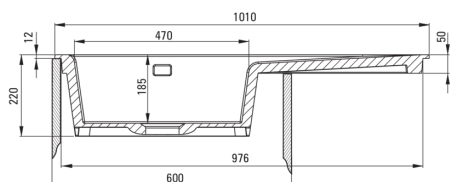

SABOR

Ceramic sink, 1-bowl with drainer

Product code: ZCB_N113

EAN: 5907650878087

Color: nero

Warranty [years]: 2

Sink

Finish	nero
Surface type	matte
Material	ceramic
Installation method	inset
Number of bowls	1
Minimum cabinet width [mm]	600
Width [mm]	510
Length [mm]	1010
Height [mm]	220
Bowl depth [mm]	185
Cut-out length [mm]	990
Cut-out width [mm]	490
Equipped with accessories	Yes
Number of holes	2
Number of pre-drilled holes	0

Sink waste kit

Finish	steel
Plug type	automatic
Low siphon/ space saver	Yes
Possibility to connect a dishwasher/ washing machine	Yes

Features:

- ATTENTION! Before cutting a hole in the tabletop to install the sink, take into account the actual dimensions of the model you purchased.
- Hard and durable ceramics does not lose its properties with long use
- The sink is equipped with fittings with a connection to the dishwasher
- Accessories with automatic shut-off of the drain
- Dedicated cleaning agent, safe for cleaned surfaces
- Space-saving siphon which facilitates e.g. sorting waste
- The exceptionally spacious and deep bowl will even accommodate trays taken out of the oven