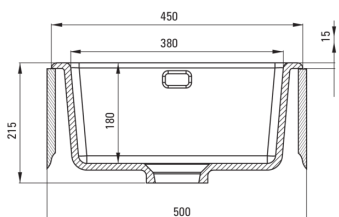

Features:

- ATTENTION! Before cutting a hole in the tabletop to install the sink, take into account the actual dimensions of the model you purchased.
- Hard and durable ceramics does not lose its properties with long use
- The sink is equipped with fittings with a connection to the dishwasher
- Dedicated cleaning agent, safe for cleaned surfaces
- Space-saving siphon which facilitates e.g. sorting waste