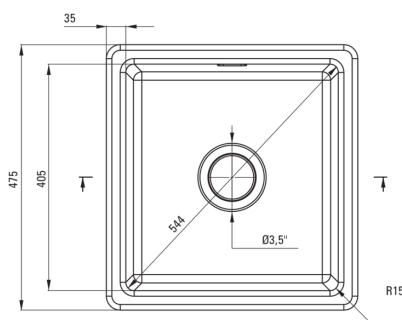

SABOR

Ceramic sink, 1-bowl

Product code: ZCB_N103

EAN: 5907650877981

Color: nero

Warranty [years]: 2

Sink

Finish	nero
Surface type	matte
Material	ceramic
Installation method	inset, under mounted
Number of bowls	1
Minimum cabinet width [mm]	500
Width [mm]	475
Length [mm]	450
Height [mm]	215
Bowl depth [mm]	180
Cut-out length [mm]	430
Cut-out width [mm]	455
Equipped with accessories	Yes

Sink waste kit

Finish	steel
Plug type	manual
Low siphon/ space saver	Yes
Possibility to connect a dishwasher/ washing machine	Yes

Features:

- ATTENTION! Before cutting a hole in the tabletop to install the sink, take into account the actual dimensions of the model you purchased.
- Hard and durable ceramics does not lose its properties with long use
- The sink is equipped with fittings with a connection to the dishwasher
- Dedicated cleaning agent, safe for cleaned surfaces
- Space-saving siphon which facilitates e.g. sorting waste