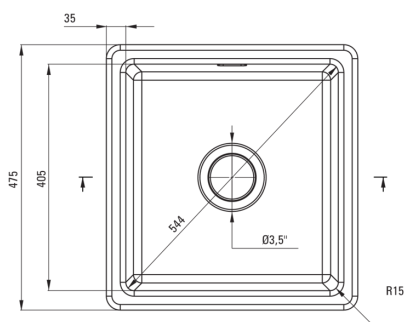

Features:

- ATTENTION! Before cutting a hole in the tabletop to install the sink, take into account the actual dimensions of the model you purchased.
- Hard and durable ceramics does not lose its properties with long use
- The sink is equipped with fittings with a connection to the dishwasher
- Dedicated cleaning agent, safe for cleaned surfaces
- Space-saving siphon which facilitates e.g. sorting waste