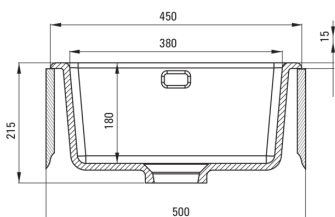

SABOR

Ceramic sink, 1-bowl

Product code: ZCB_N103

EAN: 5907650877981

Color: nero

Warranty [years]: 2

Sink

Finish	nero
Surface type	matte
Material	ceramic
Installation method	inset, under mounted
Number of bowls	1
Minimum cabinet width [mm]	500
Width [mm]	475
Length [mm]	450
Height [mm]	215
Bowl depth [mm]	180
Cut-out length [mm]	430
Cut-out width [mm]	455
Equipped with accessories	Yes

Sink waste kit

Finish	steel
Plug type	manual
Low siphon/ space saver	Yes
Possibility to connect a dishwasher/ washing machine	Yes

Features:

- ATTENTION! Before cutting a hole in the tabletop to install the sink, take into account the actual dimensions of the model you purchased.
- Hard and durable ceramics does not lose its properties with long use
- The sink is equipped with fittings with a connection to the dishwasher
- Dedicated cleaning agent, safe for cleaned surfaces
- Space-saving siphon which facilitates e.g. sorting waste